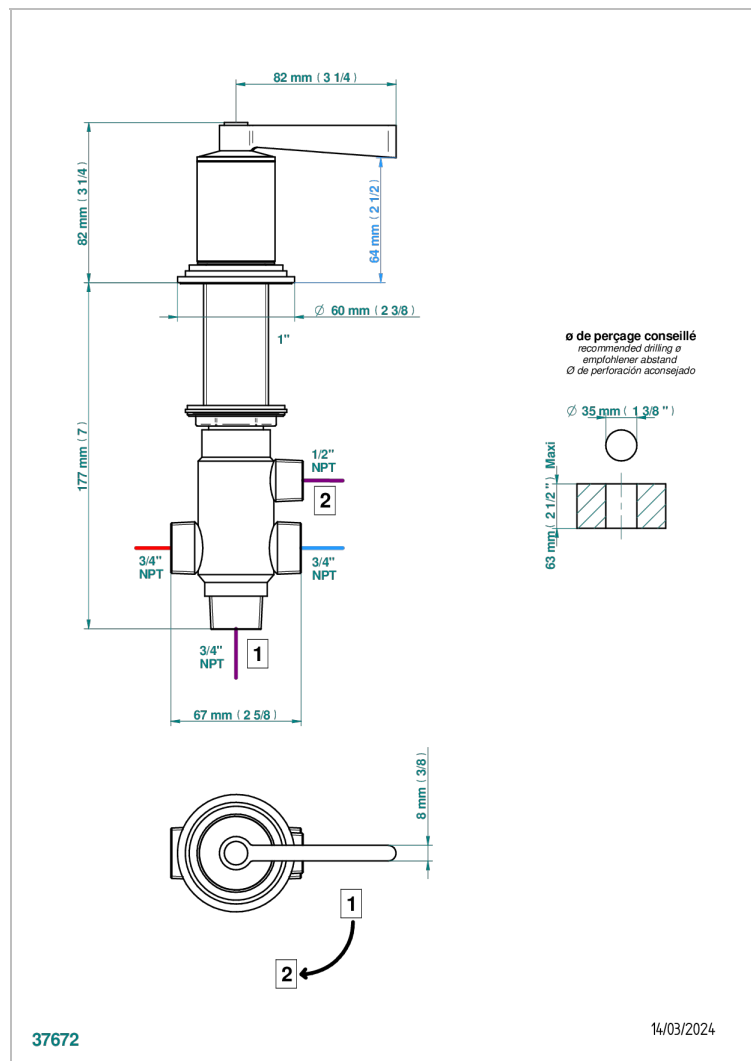

# FAUBOURG WHITE PORCELAIN WITH LEVER

G2J-50/4/VG

Rim mounted 4 way diverter : 2 inlets and 2 outlets

## CHARACTERISTIC

- Faubourg White Porcelain with lever
- Rim mounted 4 way diverter : 2 inlets and 2 outlets