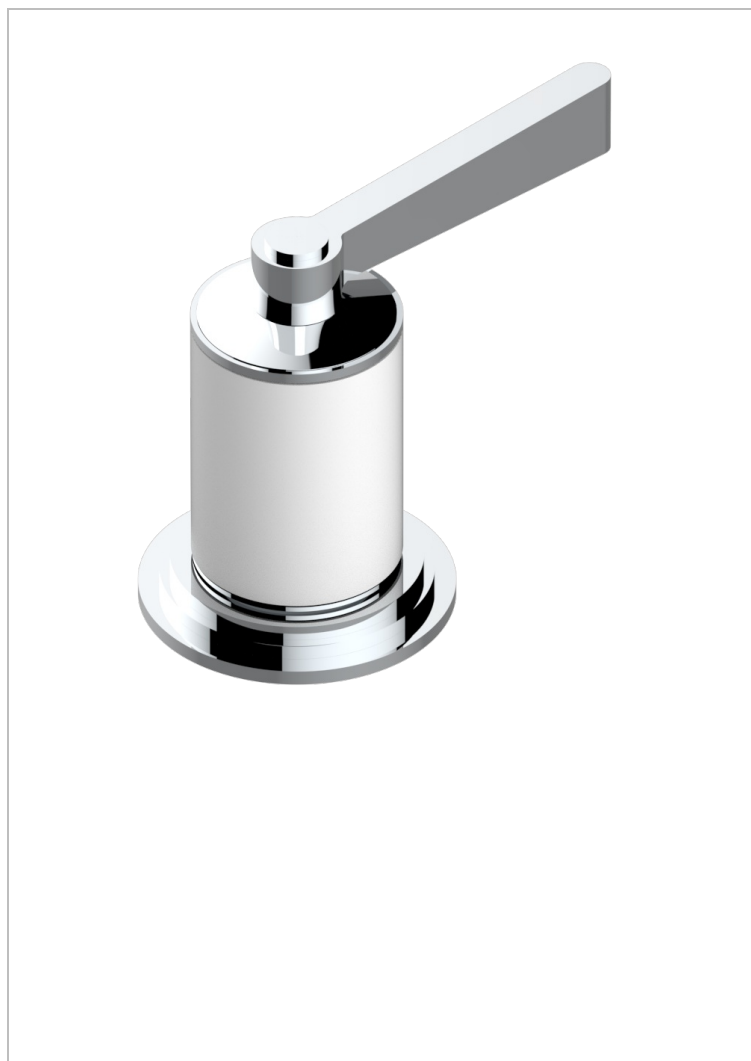

# FAUBOURG WHITE PORCELAIN WITH LEVER

G2J-50/4/VG

Rim mounted 4 way diverter : 2 inlets and 2 outlets

## CHARACTERISTIC

- Faubourg White Porcelain with lever
- Rim mounted 4 way diverter : 2 inlets and 2 outlets

## AVAILABLE FINITIONS

Antique nickel - H28  
Black ceram - D30  
Blush PVD - H62  
Brass color PVD - H49  
Brown bronze color PVD - F33  
Gold color PVD - H52

Graphite PVD - H64  
Matt Umber PVD - H67  
Matt blush PVD - H60  
Matt brass color PVD - H50  
Matt brown bronze color PVD - F34  
Matt chrome - C02