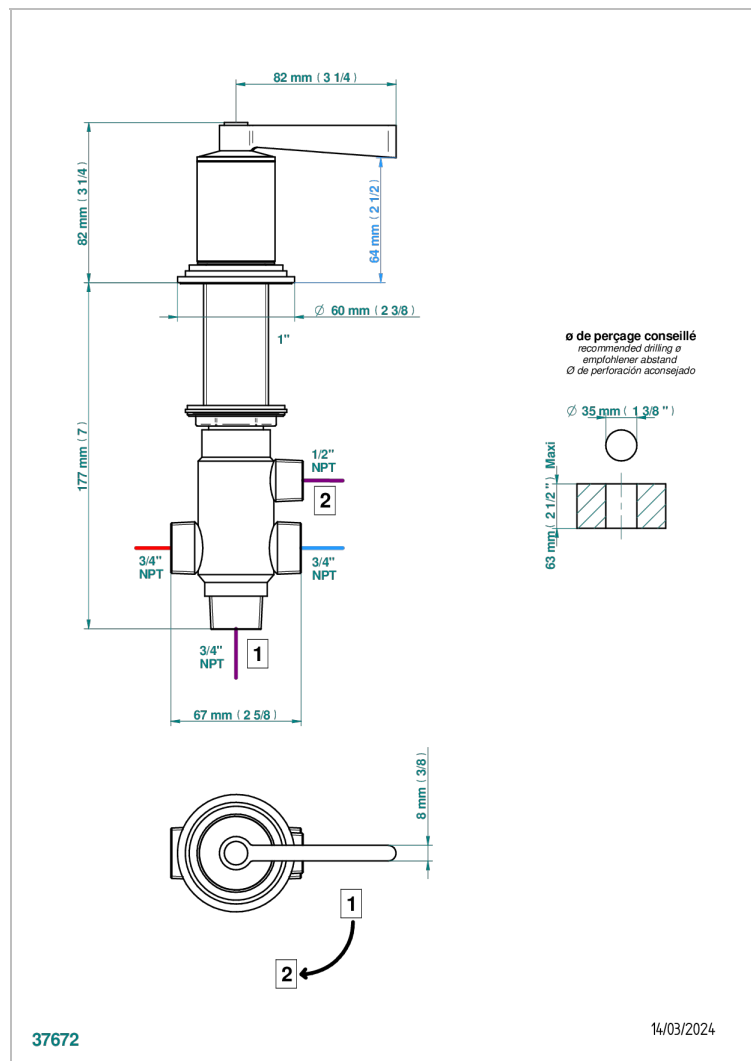

FAUBOURG WHITE PORCELAIN WITH LEVER HANDLES

G2J-504VGUS

2-function deck diverter with trim

CHARACTERISTIC

- Faubourg White Porcelain with lever handles
- 2-function deck diverter with trim

AVAILABLE FINITIONS

Black ceram - D30
Blush PVD - H62
Brass color PVD - H49
Brown bronze color PVD - F33
Chrome polished - A02
Chrome polished / gold polished - G02

Gold color PVD - H52
Gold mat - F07
Gold polished - F01
Graphite PVD - H64
Matt Umber PVD - H67
Matt blush PVD - H60

Matt brass color PVD - H50
Matt brown bronze color PVD - F34
Matt chrome (American satin) - C02
Matt gold color PVD - H53
Matt graphite PVD - H65
Matt nickel (American satin) - C01

Matt nickel color PVD - H56
Natural smoked Brass - A13
Nickel antique / Sovereign - H28
Nickel color PVD - H55
Nickel polished - B01
Soft gold - F30

Soft matt gold - F31
Umber PVD - H66