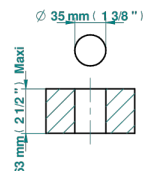

FAUBOURG WHITE PORCELAIN WITH LEVER HANDLES

G2J-504VGUS

2-function deck diverter with trim

CHARACTERISTIC

- Faubourg White Porcelain with lever handles
- 2-function deck diverter with trim

AVAILABLE FINITIONS

Black ceram - D30
Blush PVD - H62
Brass color PVD - H49
Brown bronze color PVD - F33
Chrome polished - A02
Chrome polished / gold polished - G02

Gold color PVD - H52
Gold mat - F07
Gold polished - F01
Graphite PVD - H64
Matt Umber PVD - H67
Matt blush PVD - H60

Matt brass color PVD - H50
Matt brown bronze color PVD - F34
Matt chrome (American satin) - C02
Matt gold color PVD - H53
Matt graphite PVD - H65
Matt nickel (American satin) - C01

Matt nickel color PVD - H56
Natural smoked Brass - A13
Nickel antique / Sovereign - H28
Nickel color PVD - H55
Nickel polished - B01
Soft gold - F30

Soft matt gold - F31
Umber PVD - H66