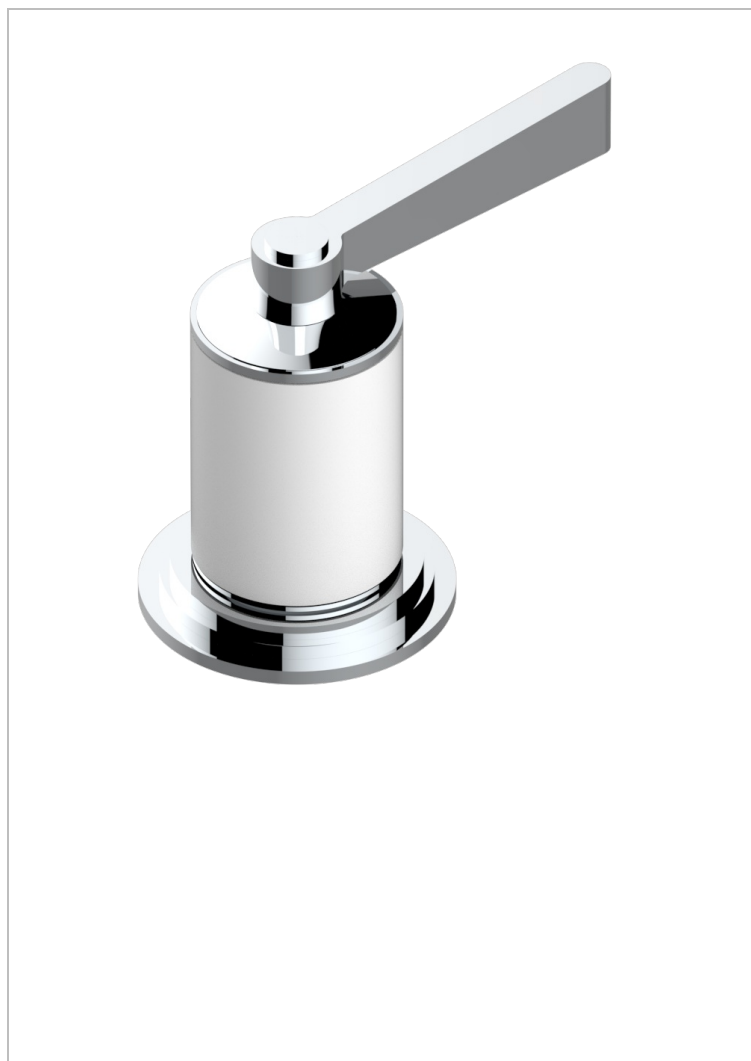

FAUBOURG WHITE PORCELAIN WITH LEVER HANDLES

G2J-504VGUS

2-function deck diverter with trim

CHARACTERISTIC

- Faubourg White Porcelain with lever handles
- 2-function deck diverter with trim

AVAILABLE FINITIONS

Black ceram - D30
Blush PVD - H62
Brass color PVD - H49
Brown bronze color PVD - F33
Chrome polished - A02
Chrome polished / gold polished - G02

Gold color PVD - H52
Gold mat - F07
Gold polished - F01
Graphite PVD - H64
Matt Umber PVD - H67
Matt blush PVD - H60

Matt brass color PVD - H50
Matt brown bronze color PVD - F34
Matt chrome (American satin) - C02
Matt gold color PVD - H53
Matt graphite PVD - H65
Matt nickel (American satin) - C01

Matt nickel color PVD - H56
Natural smoked Brass - A13
Nickel antique / Sovereign - H28
Nickel color PVD - H55
Nickel polished - B01
Soft gold - F30

Soft matt gold - F31
Umber PVD - H66