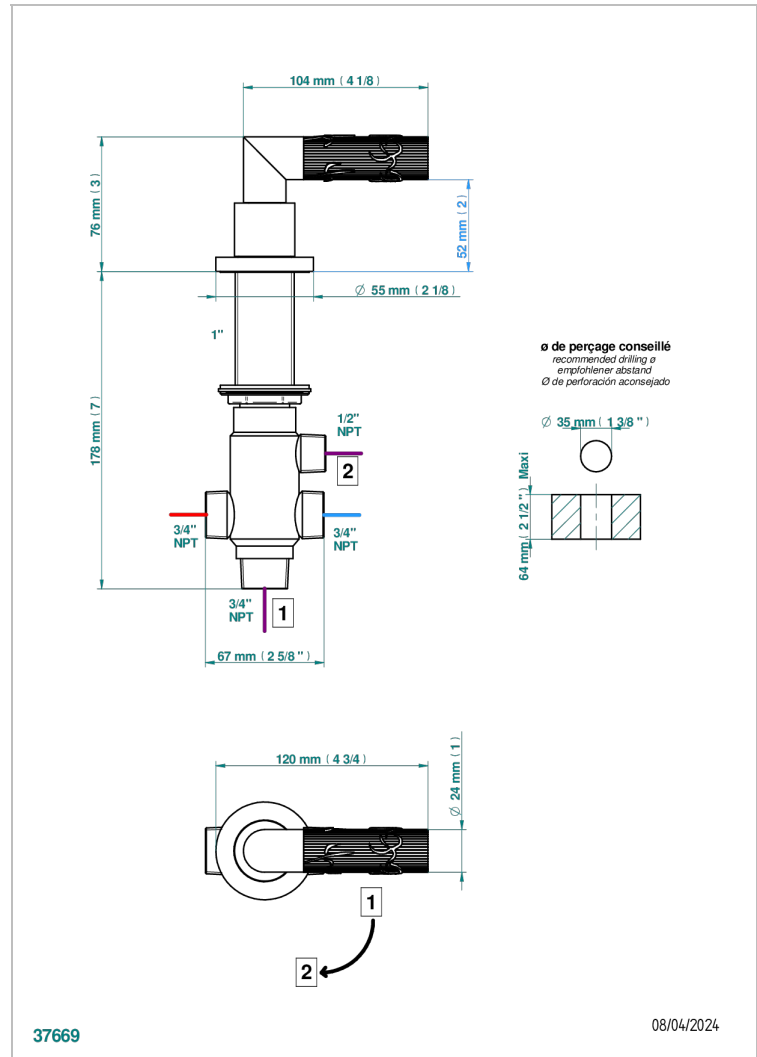

BAMBOU CLEAR CRYSTAL

A35-50/4/VG

Rim mounted 4 way diverter : 2 inlets and 2 outlets

CHARACTERISTIC

- Bambou Clear crystal
- Rim mounted 4 way diverter : 2 inlets and 2 outlets

AVAILABLE FINITIONS

Antique nickel - H28
Black ceram - D30
Blush PVD - H62
Brass color PVD - H49
Brown bronze color PVD - F33
Gold color PVD - H52