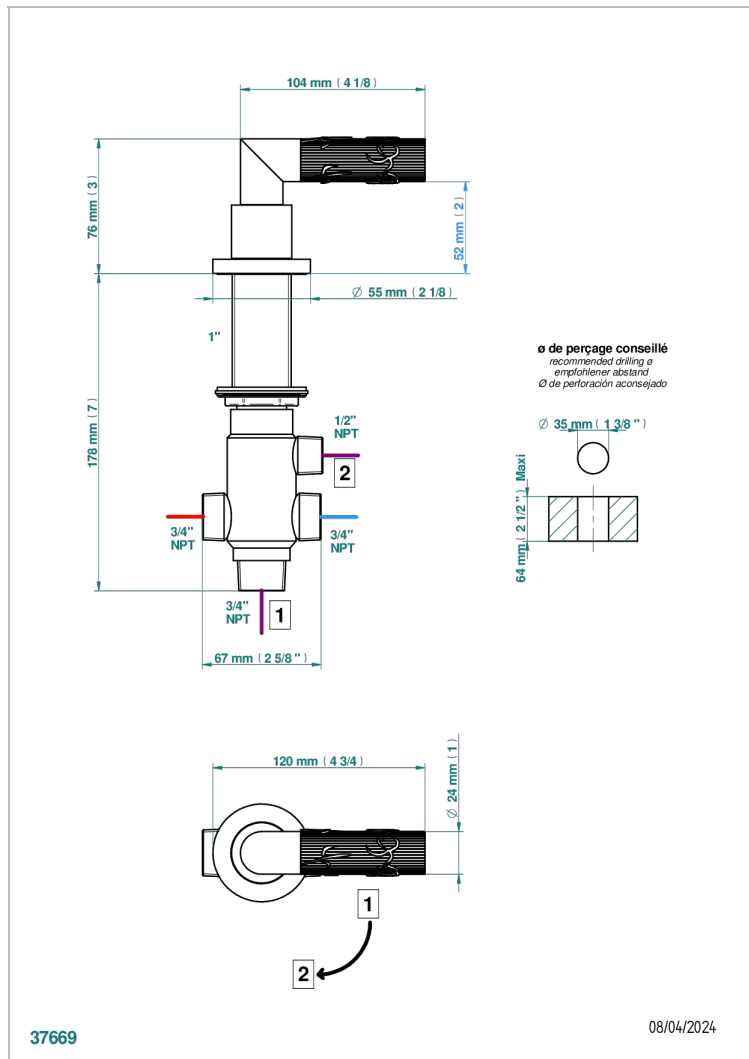

BAMBOU CLEAR CRYSTAL

A35-504VGUS

2-function deck diverter with trim

CHARACTERISTIC

- BamboU Clear crystal
- 2-function deck diverter with trim

AVAILABLE FINITIONS

Black ceram - D30
Blush PVD - H62
Brass color PVD - H49
Brown bronze color PVD - F33
Chrome polished - A02
Chrome polished / gold polished - G02