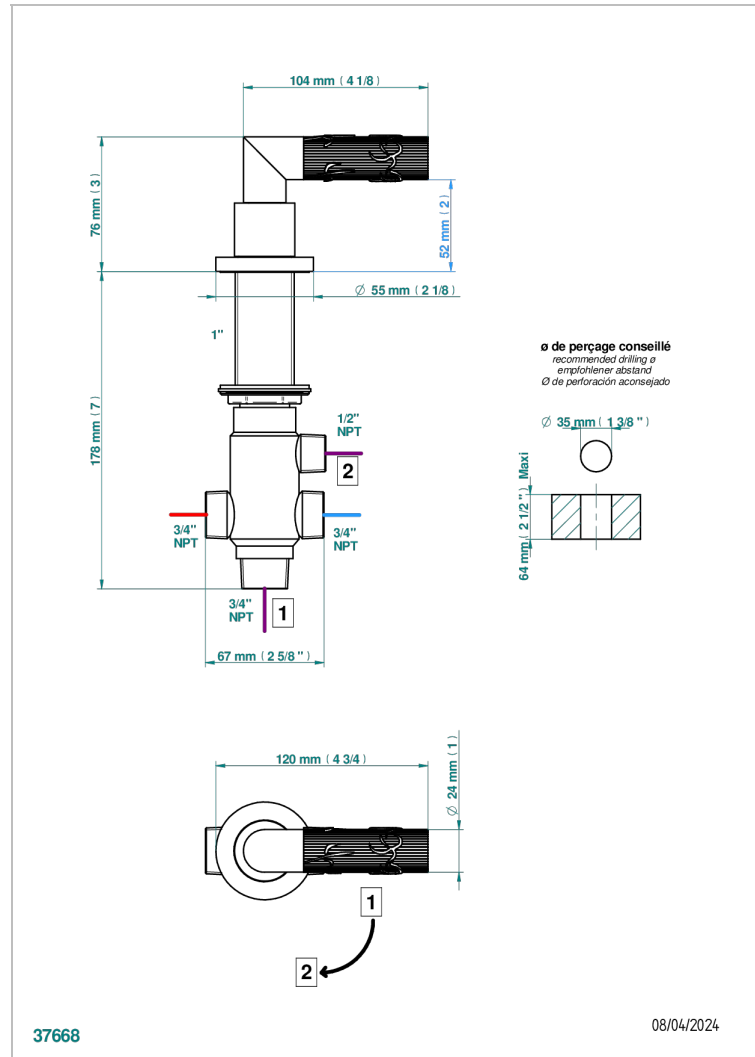

BAMBOU BLACK CRYSTAL

A33-50/4/VG

Rim mounted 4 way diverter : 2 inlets and 2 outlets

CHARACTERISTIC

- Bambou Black crystal
- Rim mounted 4 way diverter : 2 inlets and 2 outlets

AVAILABLE FINITIONS

Antique nickel - H28
Black ceram - D30
Blush PVD - H62
Brass color PVD - H49
Brown bronze color PVD - F33
Gold color PVD - H52