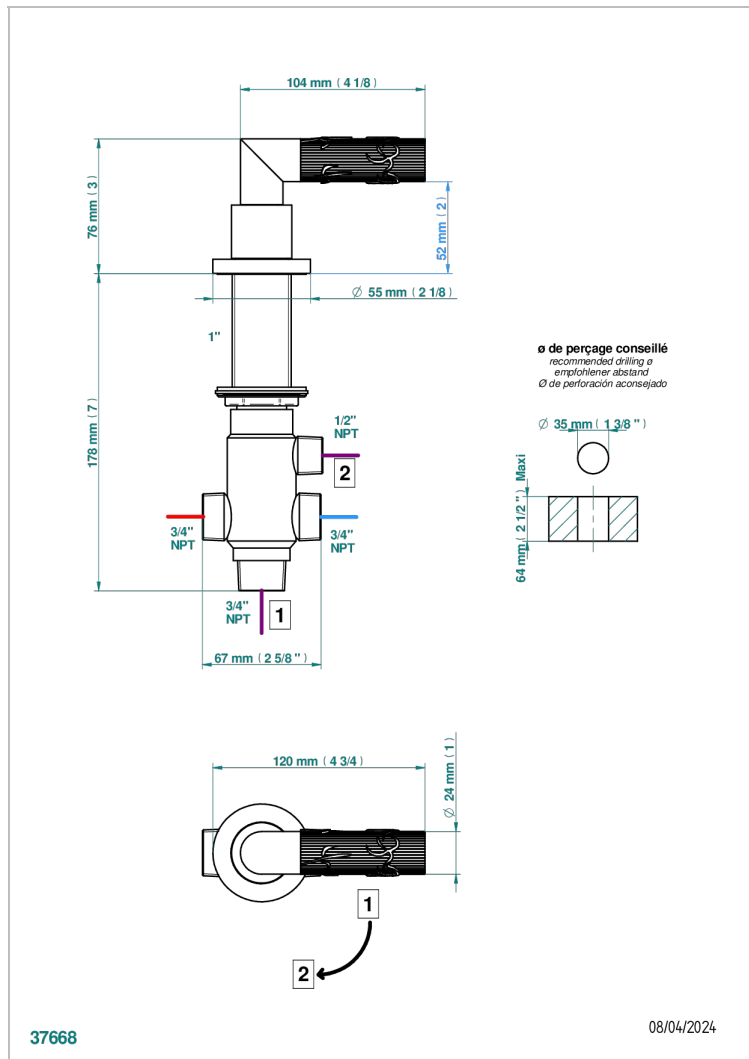

BAMBOU BLACK CRYSTAL

A33-504VGUS

2-function deck diverter with trim

CHARACTERISTIC

- BamboU Black crystal
- 2-function deck diverter with trim

AVAILABLE FINITIONS

Black ceram - D30

Blush PVD - H62