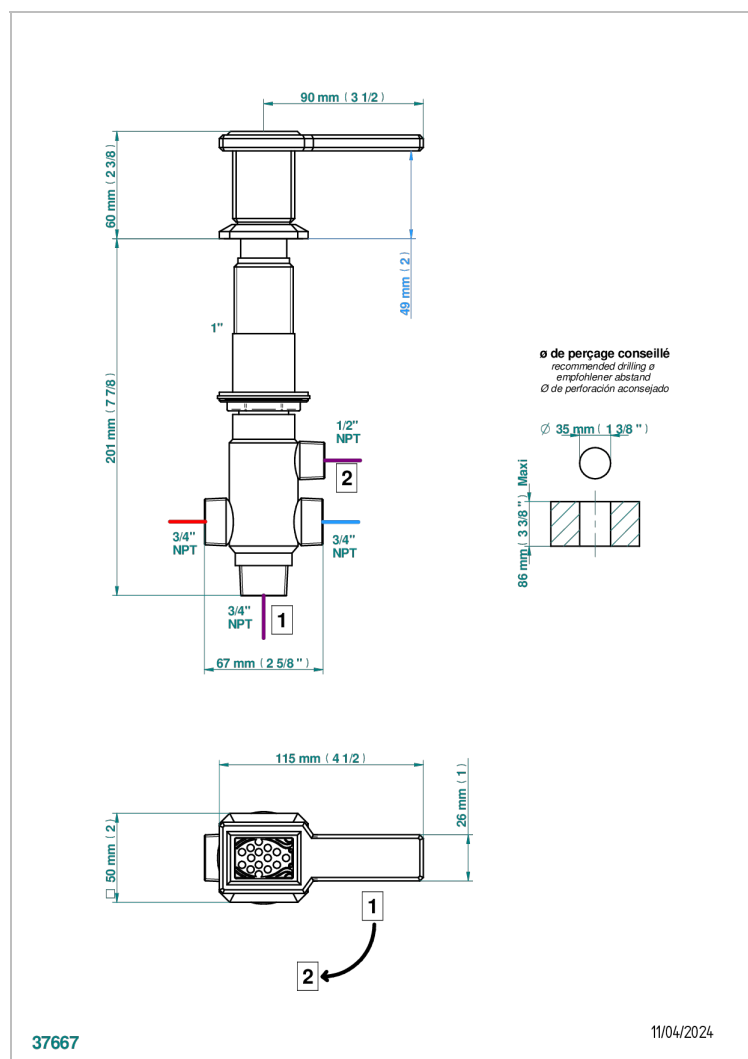

# METROPOLIS BLACK CRYSTAL WITH LEVER

A2M-50/4/VG

Rim mounted 4 way diverter : 2 inlets and 2 outlets

37667

11/04/2024

## CHARACTERISTIC

- Métropolis Black crystal with lever
- Rim mounted 4 way diverter : 2 inlets and 2 outlets