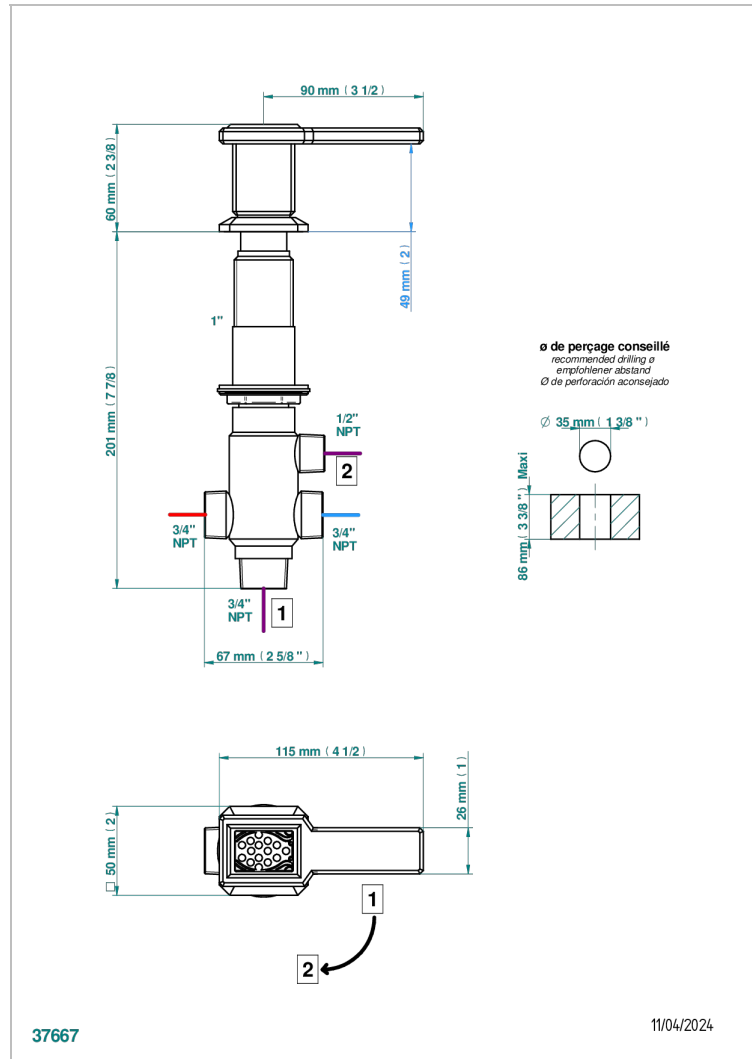

METROPOLIS BLACK CRYSTAL WITH LEVER HANDLES

A2M-504VGUS

2-function deck diverter with trim

CHARACTERISTIC

- Métropolis Black crystal with lever handles
- 2-function deck diverter with trim

AVAILABLE FINITIONS

Umber PVD - H66