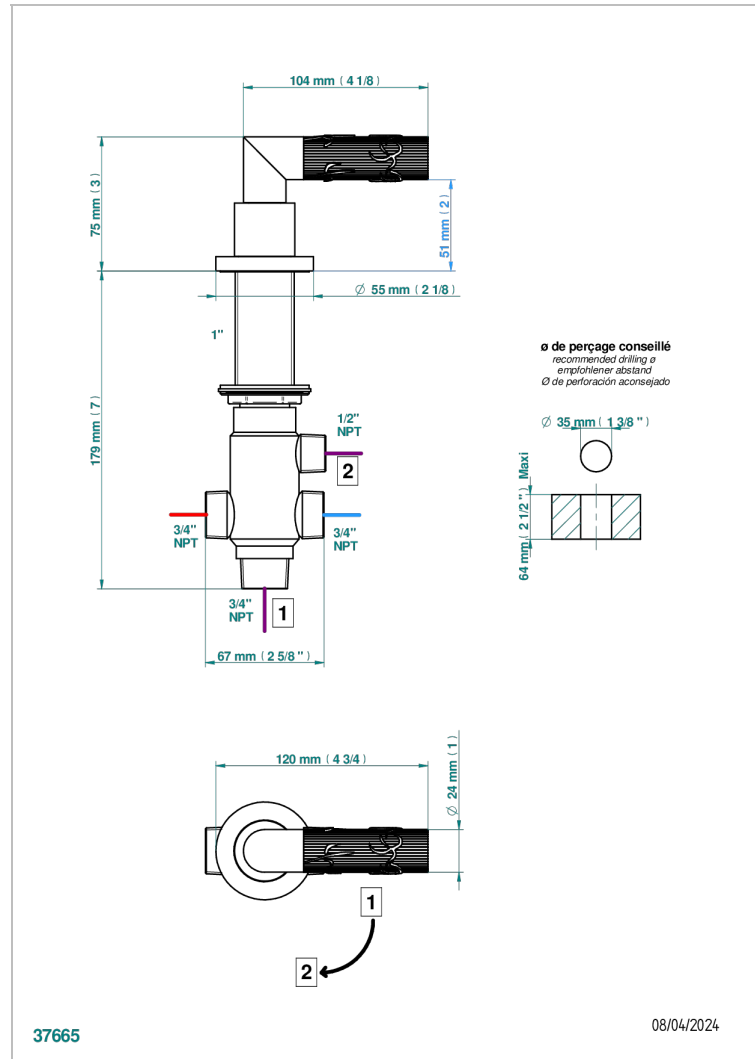

# BAMBOU AMBER CRYSTAL

A34-504VGUS

2-function deck diverter with trim

## CHARACTERISTIC

- BamboU Amber crystal
- 2-function deck diverter with trim