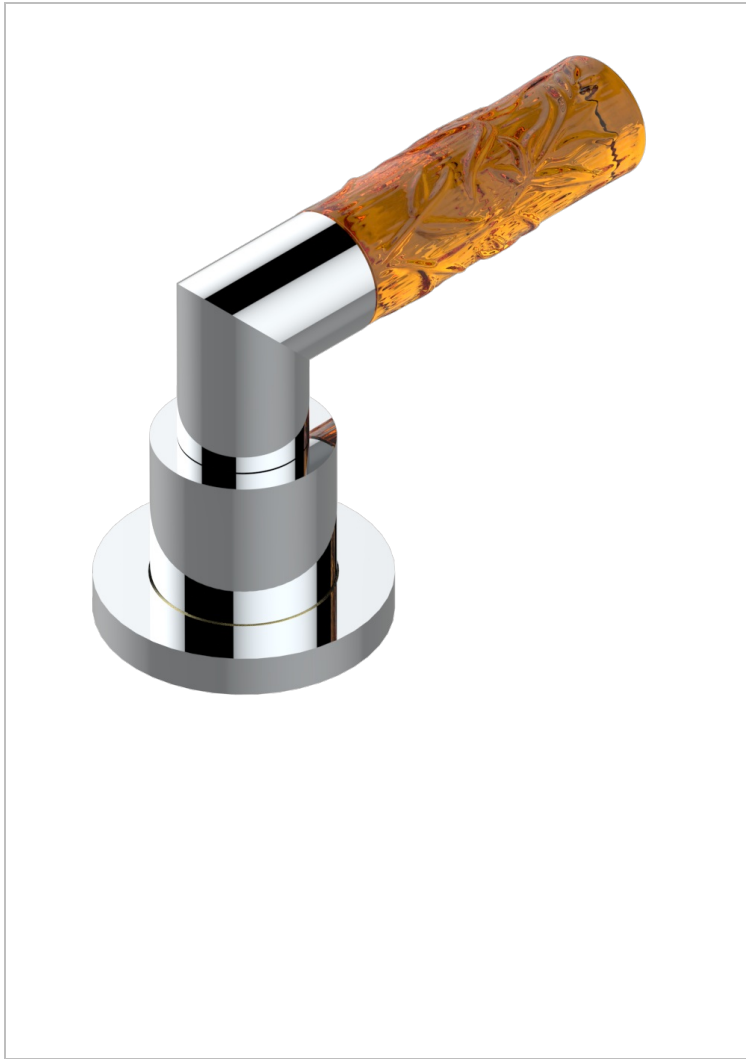

# BAMBOU AMBER CRYSTAL

A34-504VGUS

2-function deck diverter with trim

## CHARACTERISTIC

- BamboU Amber crystal
- 2-function deck diverter with trim

## AVAILABLE FINITIONS

Black ceram - D30  
Blush PVD - H62  
Brass color PVD - H49  
Brown bronze color PVD - F33  
Chrome polished - A02  
Chrome polished / gold polished - G02

Copper antique matt, coated - H07  
Gold color PVD - H52  
Gold mat - F07  
Gold polished - F01  
Graphite PVD - H64  
Light coated bronze - D01