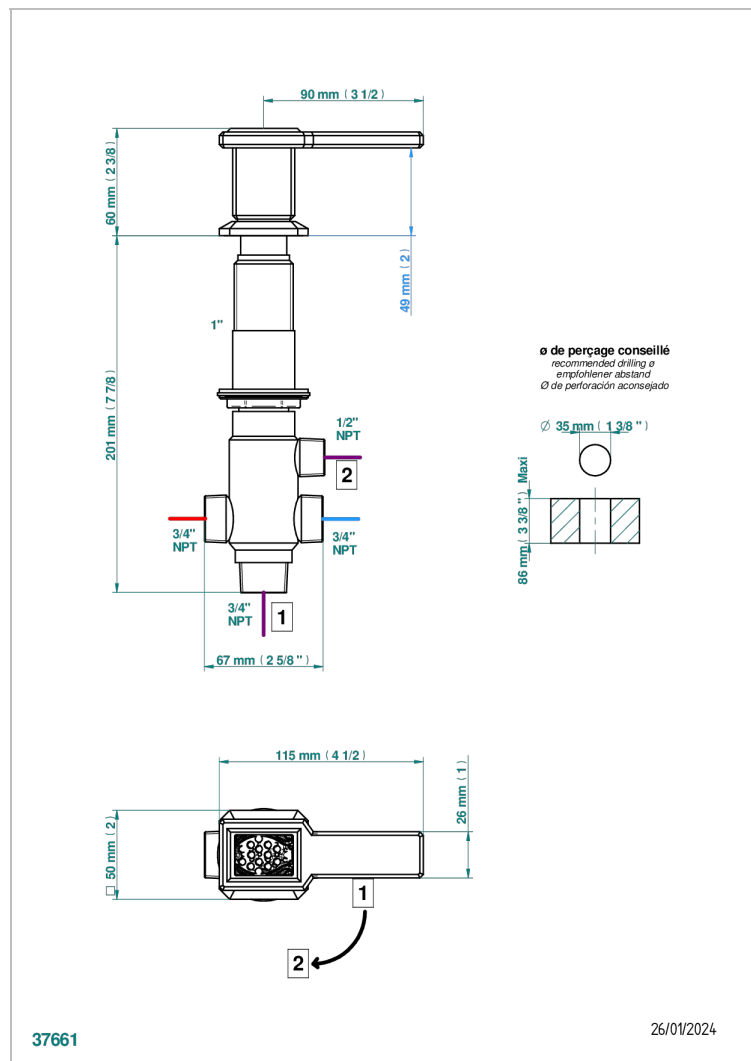

METROPOLIS CLEAR CRYSTAL WITH LEVER

A2B-50/4/VG

Rim mounted 4 way diverter : 2 inlets and 2 outlets

CHARACTERISTIC

- Métropolis Clear crystal with lever
- Rim mounted 4 way diverter : 2 inlets and 2 outlets