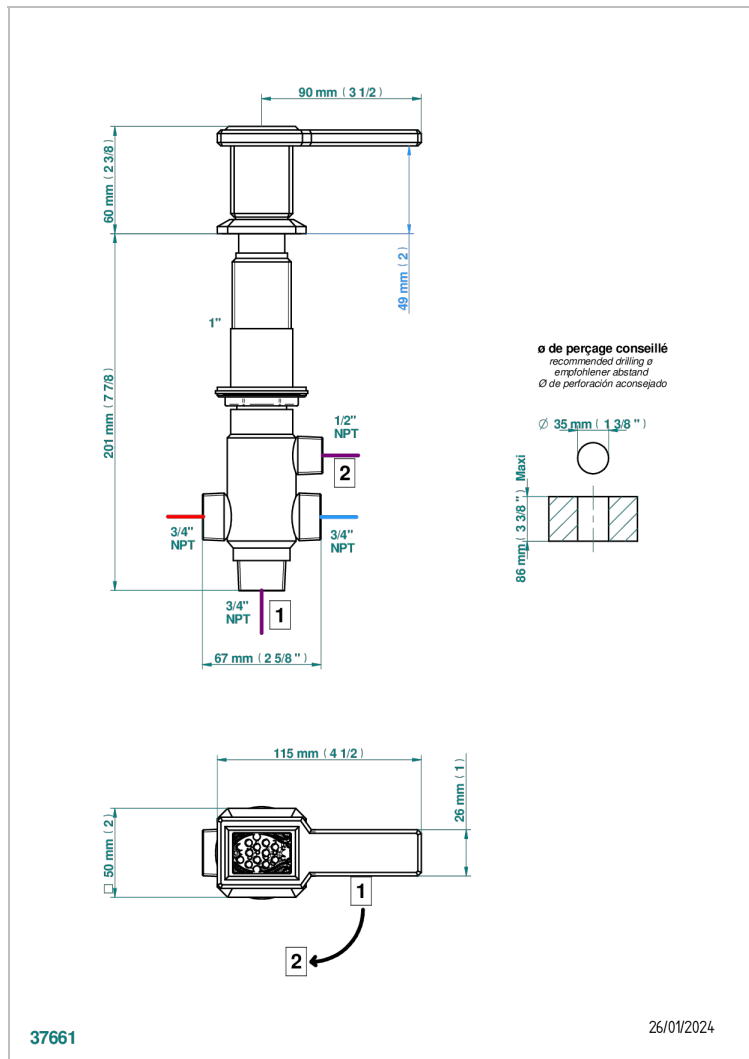

METROPOLIS CLEAR CRYSTAL WITH LEVER HANDLES

A2B-504VGUS

2-function deck diverter with trim

CHARACTERISTIC

- Métropolis Clear crystal with lever handles
- 2-function deck diverter with trim

AVAILABLE FINITIONS

Umber PVD - H66

37661

26/01/2024