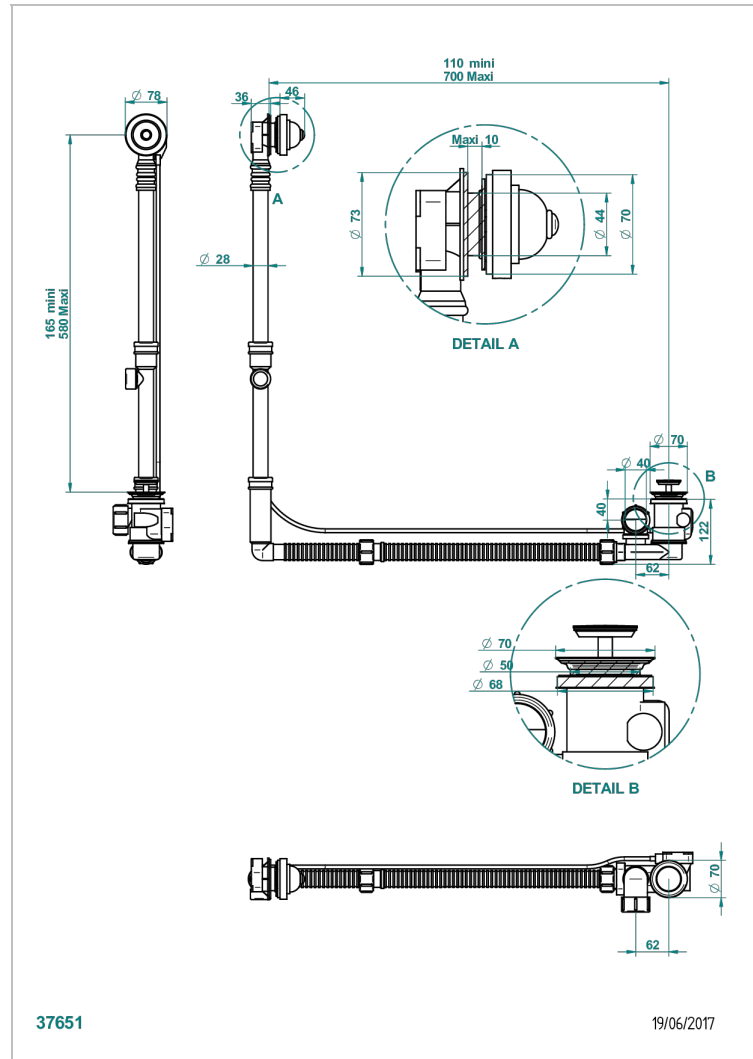

Geberit bath waste, big size, adjustable height: mini 165 mm / maxi 580 mm ; adjustable projection: mini 110 mm / maxi 700 mm

mm - outlet, \varnothing 40 mm, delivered with stylised control knob - European model

CHARACTERISTIC

- Duomo
- Geberit bath waste, big size, adjustable height: mini 165 mm / maxi 580 mm ; adjustable projection: mini 110 mm / maxi 700 mm - outlet, \varnothing 40 mm, delivered with stylised control knob - European model

Nickel color PVD - H55
Polished chrome (color finish) - A02
Umber PVD - H66