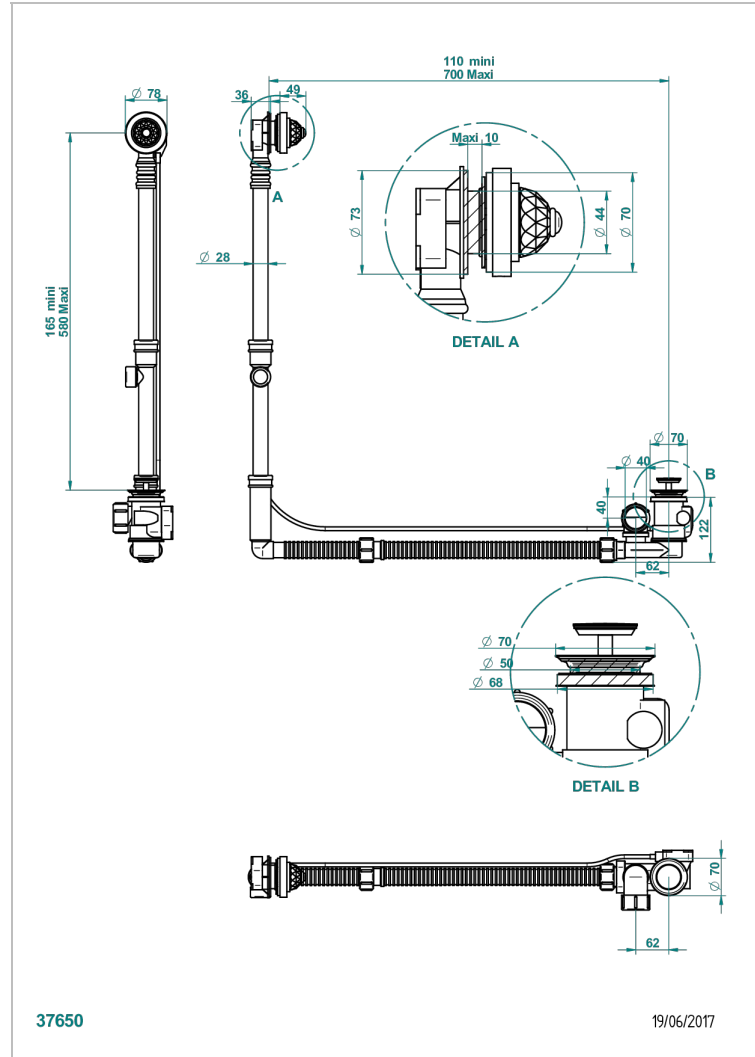

DUOMO CRYSTAL

U4F-302GM

THG
PARIS

Geberit bath waste, big size, adjustable height: mini 165 mm / maxi 580 mm ; adjustable projection: mini 110 mm / maxi 700 mm

mm - outlet, \varnothing 40 mm, delivered with stylised control knob - European model

CHARACTERISTIC

- Duomo Crystal
- Geberit bath waste, big size, adjustable height: mini 165 mm / maxi 580 mm ; adjustable projection: mini 110 mm / maxi 700 mm - outlet, \varnothing 40 mm, delivered with stylised control knob - European model

Nickel color PVD - H55
Polished chrome (color finish) - A02
Umber PVD - H66