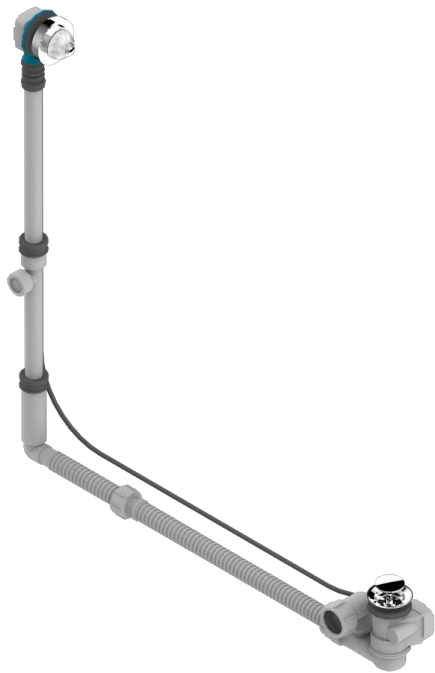

DUOMO CRYSTAL

U4F-302GM

THG
PARIS

Geberit bath waste, big size, adjustable height: mini 165 mm / maxi 580 mm ; adjustable projection: mini 110 mm / maxi 700 mm

mm - outlet, \varnothing 40 mm, delivered with stylised control knob - European model

CHARACTERISTIC

- Duomo Crystal
- Geberit bath waste, big size, adjustable height: mini 165 mm / maxi 580 mm ; adjustable projection: mini 110 mm / maxi 700 mm - outlet, \varnothing 40 mm, delivered with stylised control knob - European model

Nickel color PVD - H55
Polished chrome (color finish) - A02
Umber PVD - H66