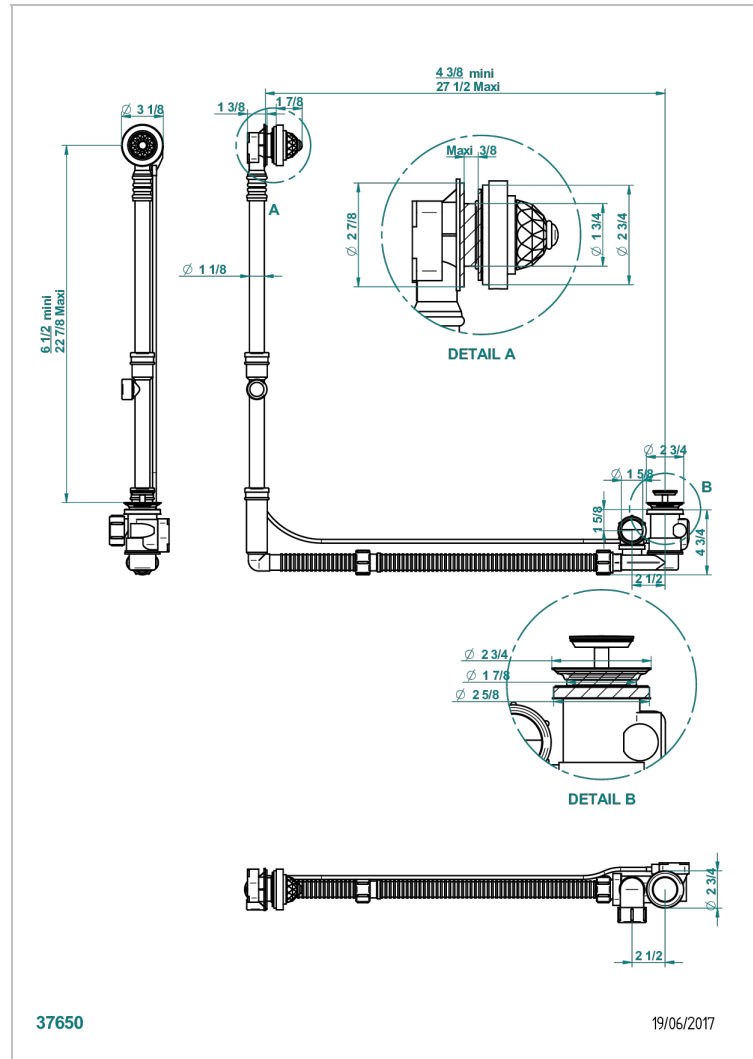

DUOMO CRYSTAL

U4F-302GM

THG
PARIS

Geberit bath waste, big size, adjustable height: mini 165 mm / maxi 580 mm ; adjustable projection: mini 110 mm / maxi 700 mm

mm - outlet, \varnothing 40 mm, delivered with stylised control knob - European model

CHARACTERISTIC

- Duomo Crystal
- Geberit bath waste, big size, adjustable height: mini 165 mm / maxi 580 mm ; adjustable projection: mini 110 mm / maxi 700 mm - outlet, \varnothing 40 mm, delivered with stylised control knob - European model

Nickel color PVD - H55
Polished chrome (color finish) - A02
Umber PVD - H66