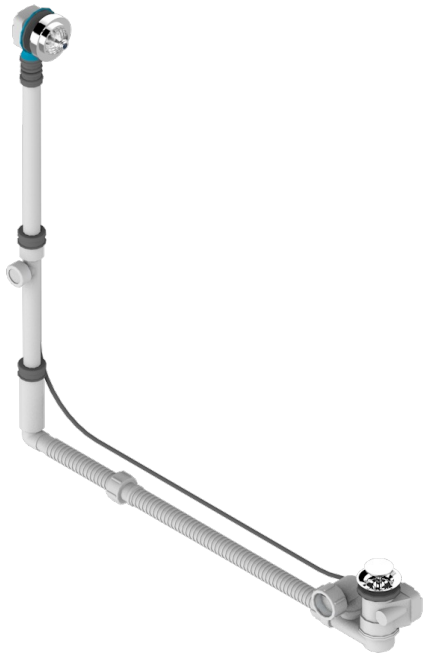

# AMBOISE LAPIS LAZULI

A1K-302GM

THG  
PARIS

Geberit bath waste, big size, adjustable height: mini 165 mm / maxi 580 mm ; adjustable projection: mini 110 mm / maxi 700 mm

mm - outlet,  $\varnothing$  40 mm, delivered with stylised control knob - European model

## CHARACTERISTIC

- Amboise Lapis Lazuli
- Geberit bath waste, big size, adjustable height: mini 165 mm / maxi 580 mm ; adjustable projection: mini 110 mm / maxi 700 mm - outlet,  $\varnothing$  40 mm, delivered with stylised control knob - European model

Nickel color PVD - H55  
Polished chrome (color finish) - A02  
Umber PVD - H66