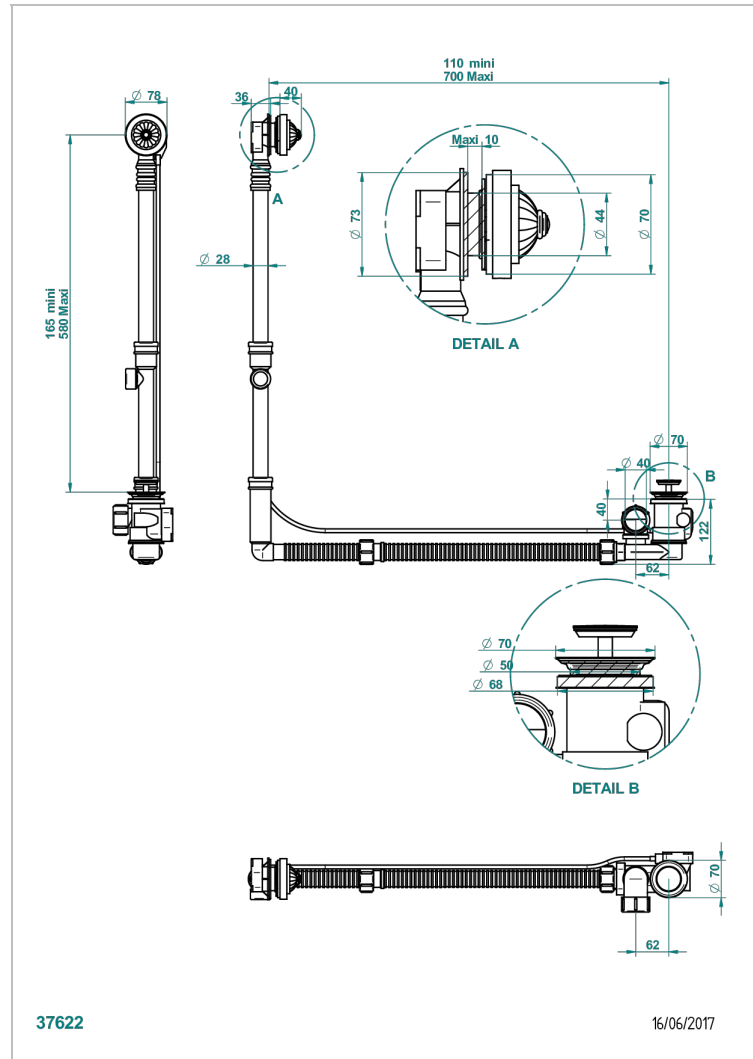

# AMBOISE LAPIS LAZULI

A1K-302GM

THG  
PARIS

Geberit bath waste, big size, adjustable height: mini 165 mm / maxi 580 mm ; adjustable projection: mini 110 mm / maxi 700 mm

mm - outlet,  $\varnothing$  40 mm, delivered with stylised control knob - European model

## CHARACTERISTIC

- Amboise Lapis Lazuli
- Geberit bath waste, big size, adjustable height: mini 165 mm / maxi 580 mm ; adjustable projection: mini 110 mm / maxi 700 mm - outlet,  $\varnothing$  40 mm, delivered with stylised control knob - European model

Nickel color PVD - H55  
Polished chrome (color finish) - A02  
Umber PVD - H66