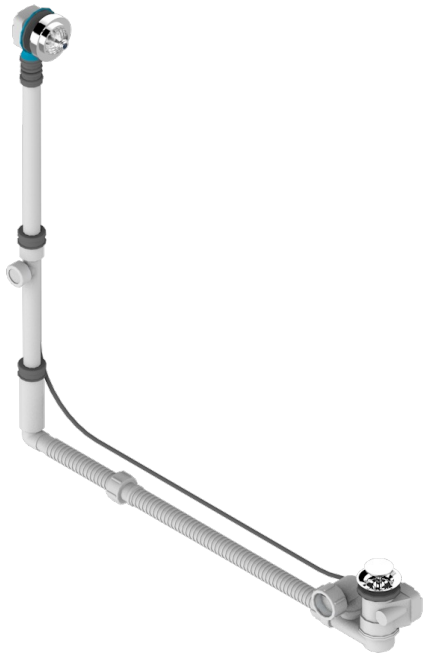

# AMBOISE LAPIS LAZULI

A1K-302GM

THG  
PARIS

Geberit bath waste, big size, adjustable height: mini 165 mm / maxi 580 mm ; adjustable projection: mini 110 mm / maxi 700 mm - outlet,  $\varnothing$  40 mm, delivered with stylised control knob - European model

## CHARACTERISTIC

- Amboise Lapis Lazuli
- Geberit bath waste, big size, adjustable height: mini 165 mm / maxi 580 mm ; adjustable projection: mini 110 mm / maxi 700 mm - outlet,  $\varnothing$  40 mm, delivered with stylised control knob - European model

Nickel color PVD - H55  
Polished chrome (color finish) - A02  
Umber PVD - H66