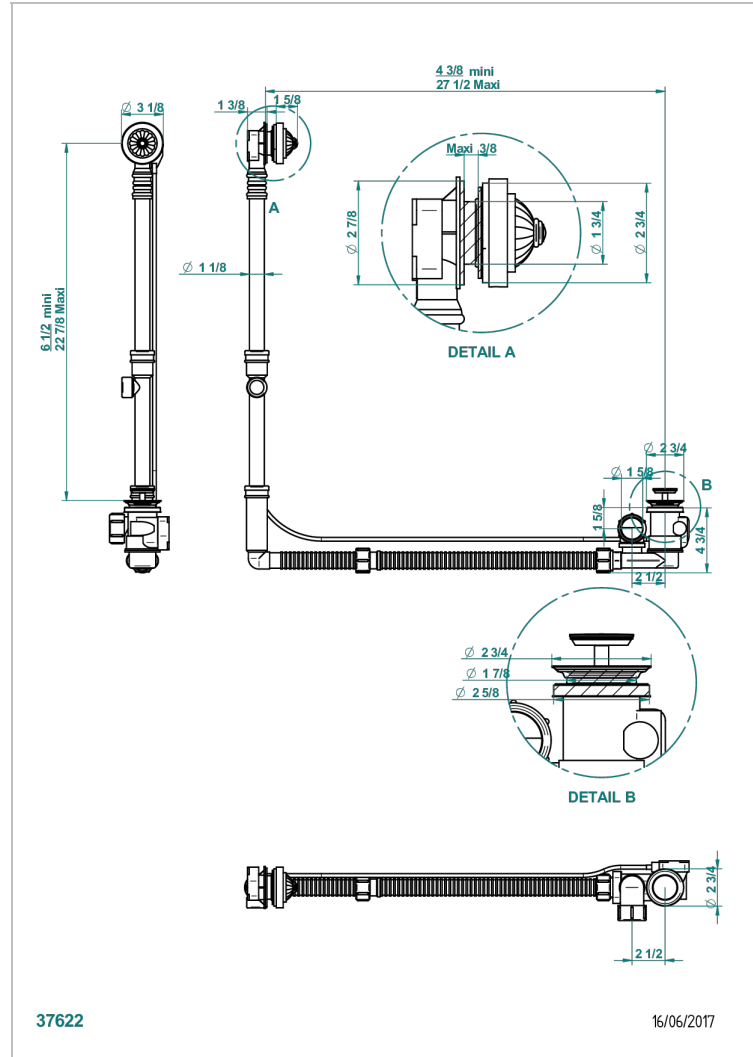

# AMBOISE LAPIS LAZULI

A1K-302GM

THG  
PARIS

Geberit bath waste, big size, adjustable height: mini 165 mm / maxi 580 mm ; adjustable projection: mini 110 mm / maxi 700 mm - outlet,  $\varnothing$  40 mm, delivered with stylised control knob - European model

## CHARACTERISTIC

- Amboise Lapis Lazuli
- Geberit bath waste, big size, adjustable height: mini 165 mm / maxi 580 mm ; adjustable projection: mini 110 mm / maxi 700 mm - outlet,  $\varnothing$  40 mm, delivered with stylised control knob - European model

Nickel color PVD - H55  
Polished chrome (color finish) - A02  
Umber PVD - H66