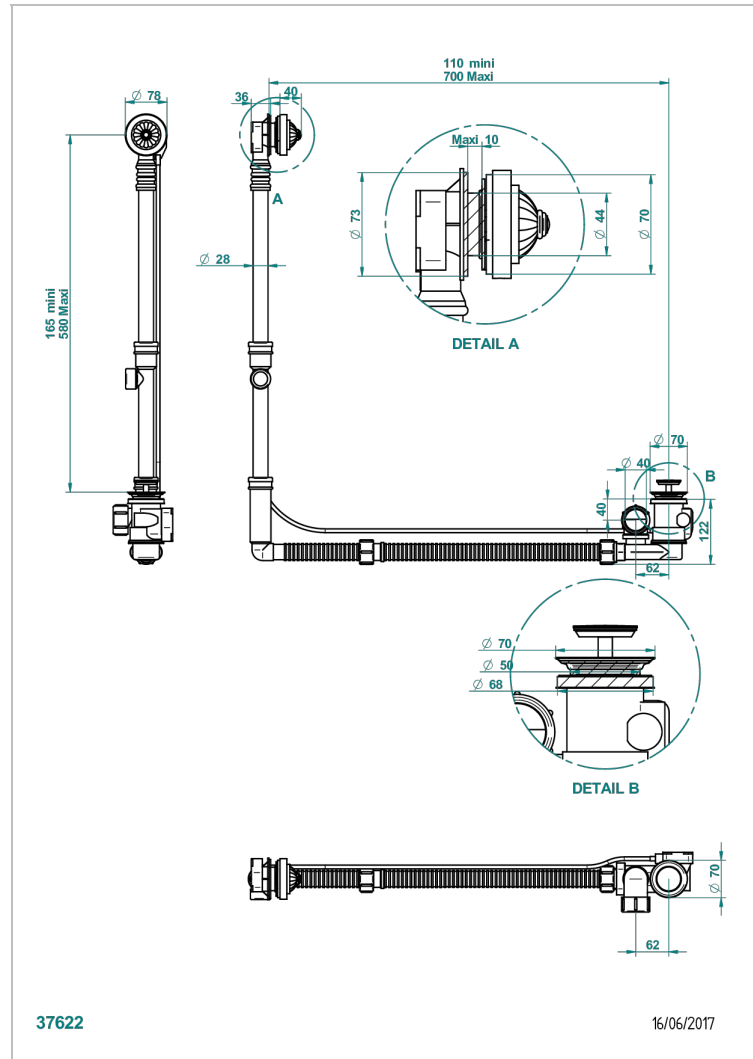

AMBOISE LAPIS LAZULI

A1K-302GM

THG
PARIS

Geberit bath waste, big size, adjustable height: mini 165 mm / maxi 580 mm ; adjustable projection: mini 110 mm / maxi 700 mm

mm - outlet, \varnothing 40 mm, delivered with stylised control knob - European model

CHARACTERISTIC

- Amboise Lapis Lazuli
- Geberit bath waste, big size, adjustable height: mini 165 mm / maxi 580 mm ; adjustable projection: mini 110 mm / maxi 700 mm - outlet, \varnothing 40 mm, delivered with stylised control knob - European model

Nickel color PVD - H55
Polished chrome (color finish) - A02
Umber PVD - H66