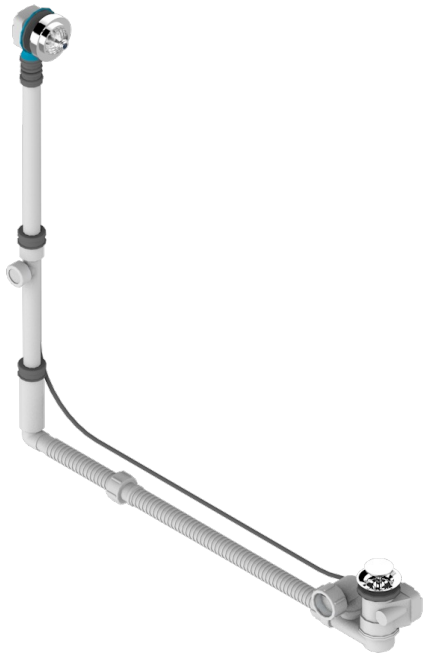

AMBOISE LAPIS LAZULI

A1K-302GM

THG
PARIS

Geberit bath waste, big size, adjustable height: mini 165 mm / maxi 580 mm ; adjustable projection: mini 110 mm / maxi 700 mm

mm - outlet, \varnothing 40 mm, delivered with stylised control knob - European model

CHARACTERISTIC

- Amboise Lapis Lazuli
- Geberit bath waste, big size, adjustable height: mini 165 mm / maxi 580 mm ; adjustable projection: mini 110 mm / maxi 700 mm - outlet, \varnothing 40 mm, delivered with stylised control knob - European model

Nickel color PVD - H55
Polished chrome (color finish) - A02
Umber PVD - H66