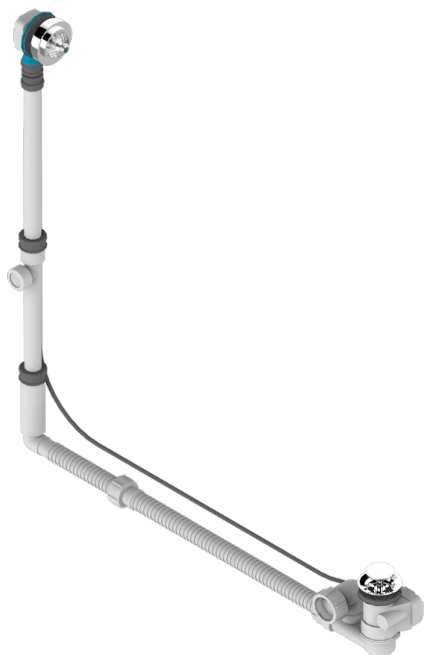

AMBOISE MALACHITE

A1J-302GM

Geberit bath waste, big size, adjustable height: mini 165 mm / maxi 580 mm ; adjustable projection: mini 110 mm / maxi 700 mm - outlet, \varnothing 40 mm, delivered with stylised control knob - European model

THG
PARIS

37617

16/06/2017

CHARACTERISTIC

- Amboise Malachite
- Geberit bath waste, big size, adjustable height: mini 165 mm / maxi 580 mm ; adjustable projection: mini 110 mm / maxi 700 mm - outlet, \varnothing 40 mm, delivered with stylised control knob - European model

Nickel color PVD - H55
Polished chrome (color finish) - A02
Umber PVD - H66