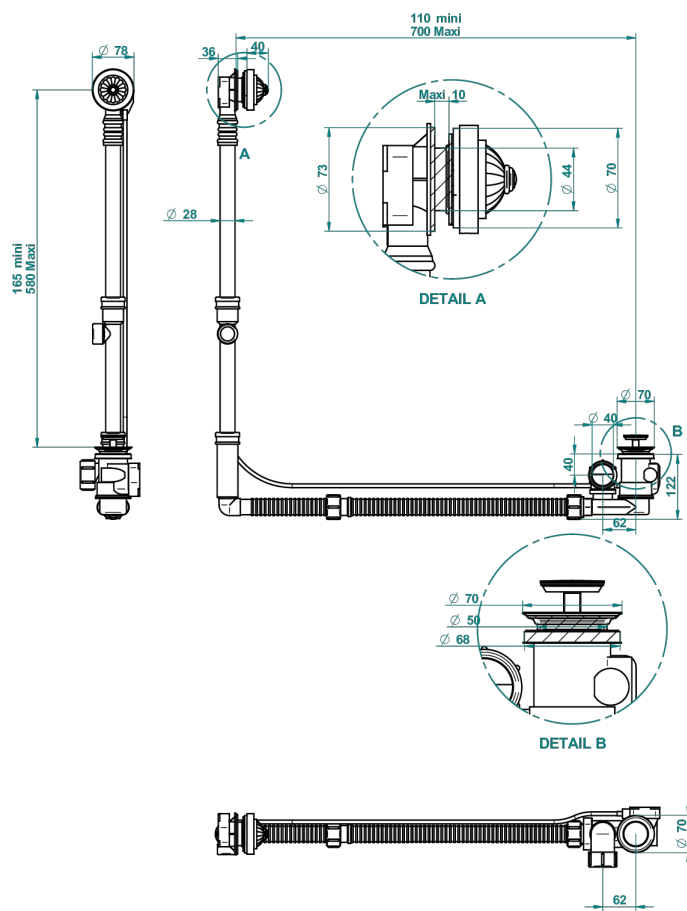

AMBOISE MALACHITE

A1J-302GM

Geberit bath waste, big size, adjustable height: mini 165 mm / maxi 580 mm ; adjustable projection: mini 110 mm / maxi 700 mm - outlet, \varnothing 40 mm, delivered with stylised control knob - European model

THG
PARIS

37617

16/06/2017

CHARACTERISTIC

- Amboise Malachite
- Geberit bath waste, big size, adjustable height: mini 165 mm / maxi 580 mm ; adjustable projection: mini 110 mm / maxi 700 mm - outlet, \varnothing 40 mm, delivered with stylised control knob - European model