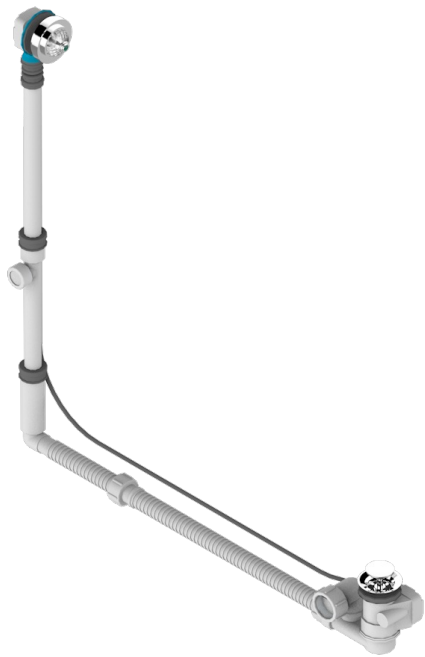

# AMBOISE MALACHITE

A1J-302GM

Geberit bath waste, big size, adjustable height: mini 165 mm / maxi 580 mm ; adjustable projection: mini 110 mm / maxi 700 mm

mm - outlet,  $\varnothing$  40 mm, delivered with stylised control knob - European model

## CHARACTERISTIC

- Amboise Malachite
- Geberit bath waste, big size, adjustable height: mini 165 mm / maxi 580 mm ; adjustable projection: mini 110 mm / maxi 700 mm - outlet,  $\varnothing$  40 mm, delivered with stylised control knob - European model

Nickel color PVD - H55  
Polished chrome (color finish) - A02  
Umber PVD - H66