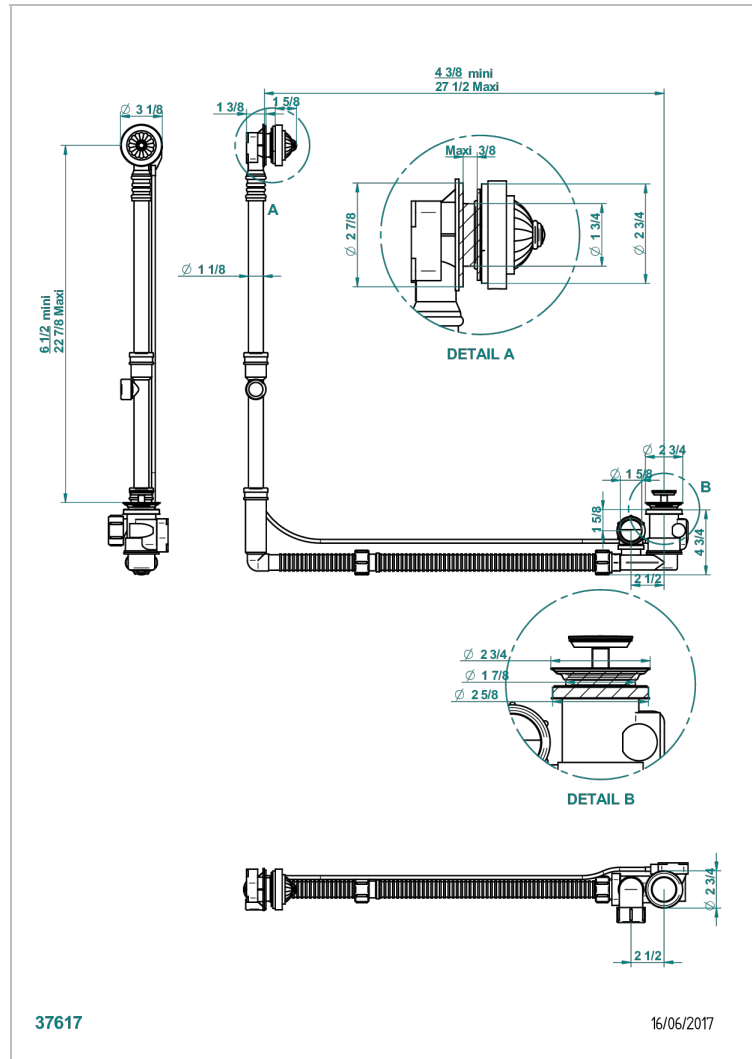

# AMBOISE MALACHITE

A1J-302GM

Geberit bath waste, big size, adjustable height: mini 165 mm / maxi 580 mm ; adjustable projection: mini 110 mm / maxi 700 mm

mm - outlet,  $\varnothing$  40 mm, delivered with stylised control knob - European model

## CHARACTERISTIC

- Amboise Malachite
- Geberit bath waste, big size, adjustable height: mini 165 mm / maxi 580 mm ; adjustable projection: mini 110 mm / maxi 700 mm - outlet,  $\varnothing$  40 mm, delivered with stylised control knob - European model

Nickel color PVD - H55  
Polished chrome (color finish) - A02  
Umber PVD - H66