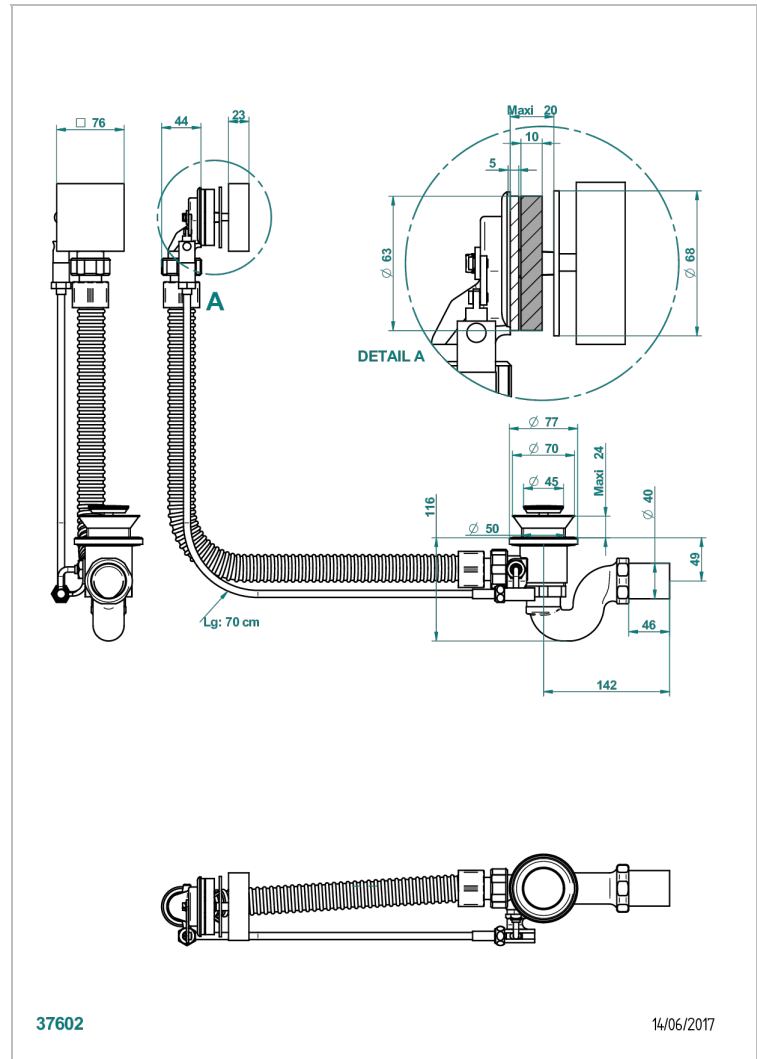

# PROFIL BLACK ONYX

A6N-300/70

Complete bath pop-up waste 70 cm

THG  
PARIS

## CHARACTERISTIC

- Profil Black Onyx
- Complete bath pop-up waste 70 cm