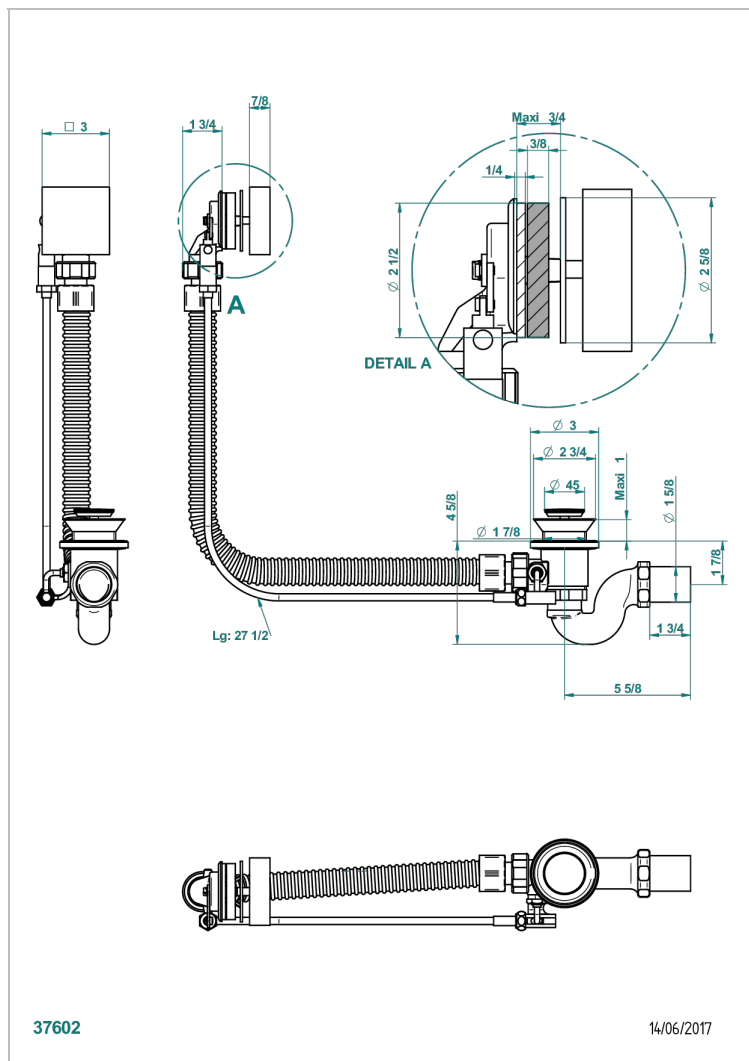

# PROFIL BLACK ONYX

A6N-300/70

Complete bath pop-up waste 70 cm

THG  
PARIS

## CHARACTERISTIC

- Profil Black Onyx
- Complete bath pop-up waste 70 cm

Nickel color PVD - H55  
Polished chrome (color finish) - A02  
Umber PVD - H66

37602

14/06/2017