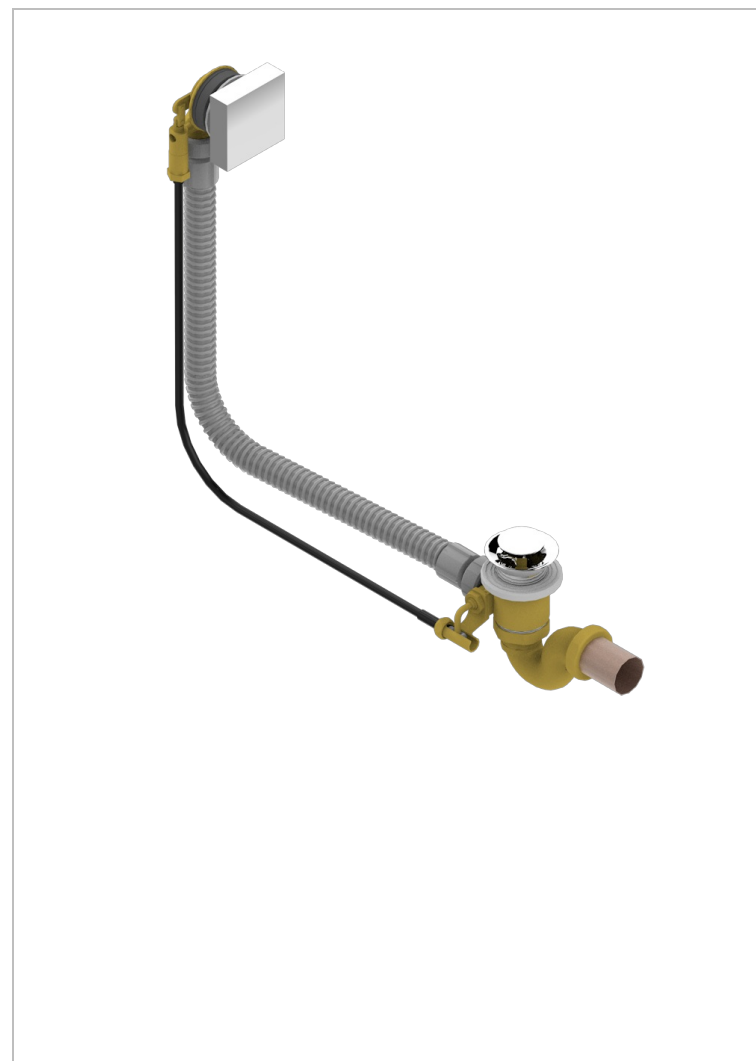

# PROFIL BLACK ONYX

A6N-300/70

Complete bath pop-up waste 70 cm

THG  
PARIS

## CHARACTERISTIC

- Profil Black Onyx
- Complete bath pop-up waste 70 cm

Nickel color PVD - H55  
Polished chrome (color finish) - A02  
Umber PVD - H66

37602

14/06/2017