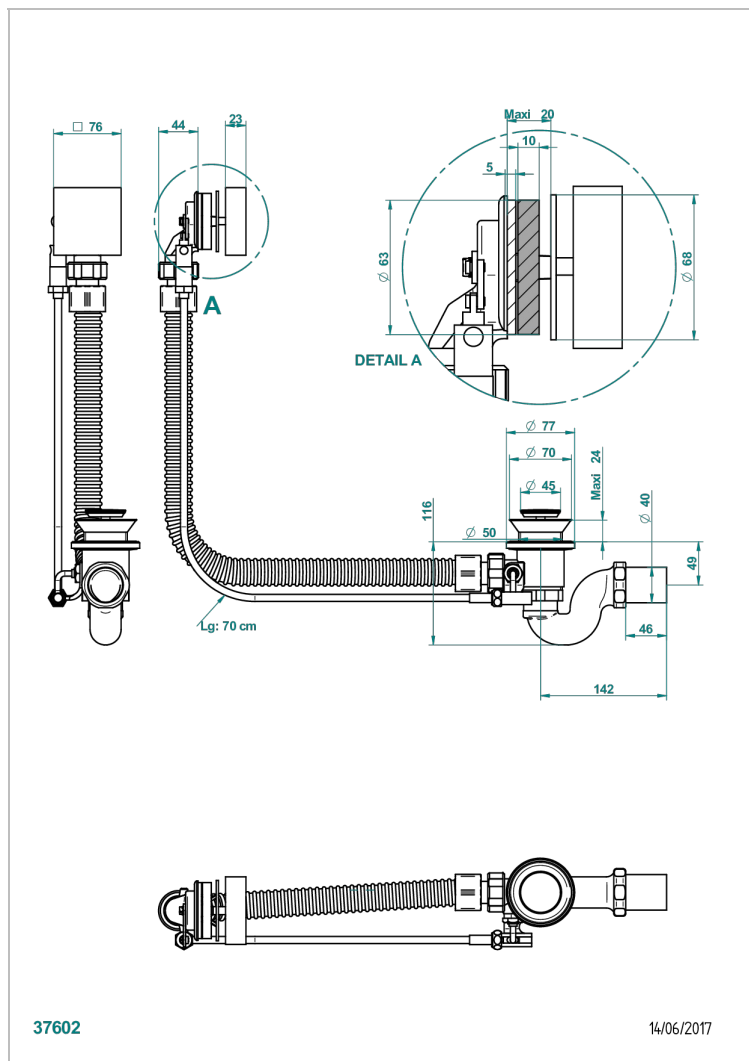

# PROFIL LALIQUE CLEAR CRYSTAL WITH LEVER

A6H-300/70

Complete bath pop-up waste 70 cm

## CHARACTERISTIC

- Profil Laliq Clear crystal with lever
- Complete bath pop-up waste 70 cm