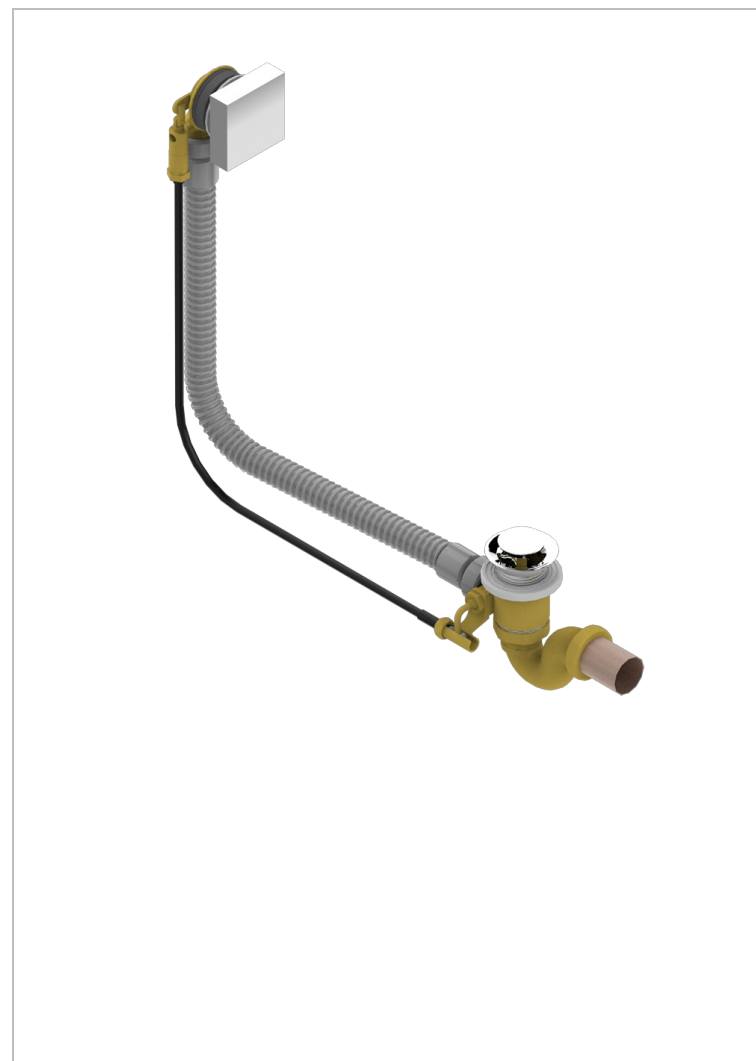

# PROFIL LALIQUE CLEAR CRYSTAL WITH LEVER

A6H-300/70

Complete bath pop-up waste 70 cm

## CHARACTERISTIC

- Profil Laliq Clear crystal with lever
- Complete bath pop-up waste 70 cm

Nickel color PVD - H55  
Polished chrome (color finish) - A02  
Umber PVD - H66