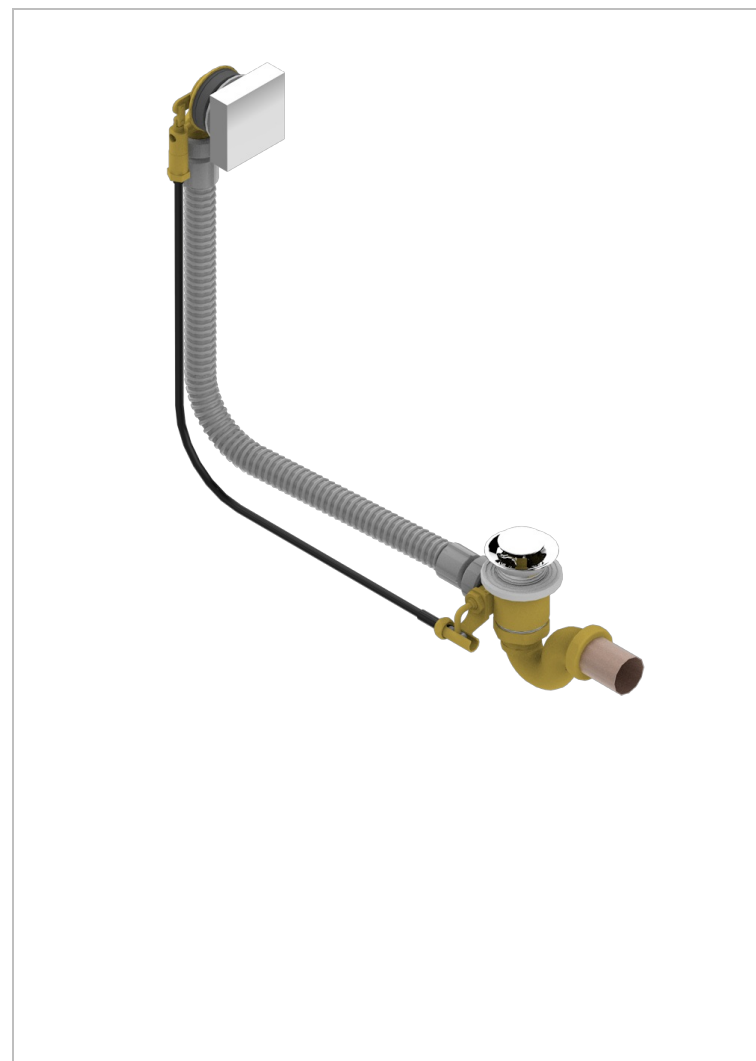

# PROFIL LALIQUE CLEAR CRYSTAL WITH LEVER

A6H-300/70

Complete bath pop-up waste 70 cm

37602

14/06/2017

## CHARACTERISTIC

- Profil Laliq Clear crystal with lever
- Complete bath pop-up waste 70 cm

Nickel color PVD - H55  
Polished chrome (color finish) - A02  
Umber PVD - H66