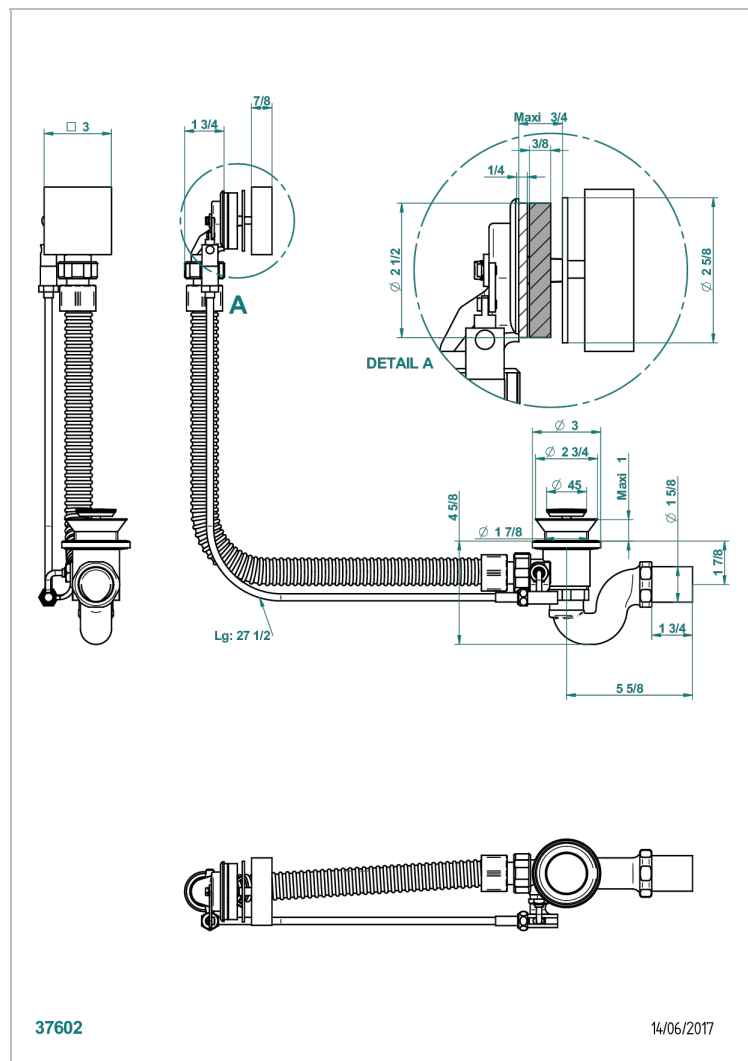

# PROFIL LALIQUE CLEAR CRYSTAL WITH LEVER

A6H-300/70

Complete bath pop-up waste 70 cm

37602

14/06/2017

## CHARACTERISTIC

- Profil Laliq Clear crystal with lever
- Complete bath pop-up waste 70 cm