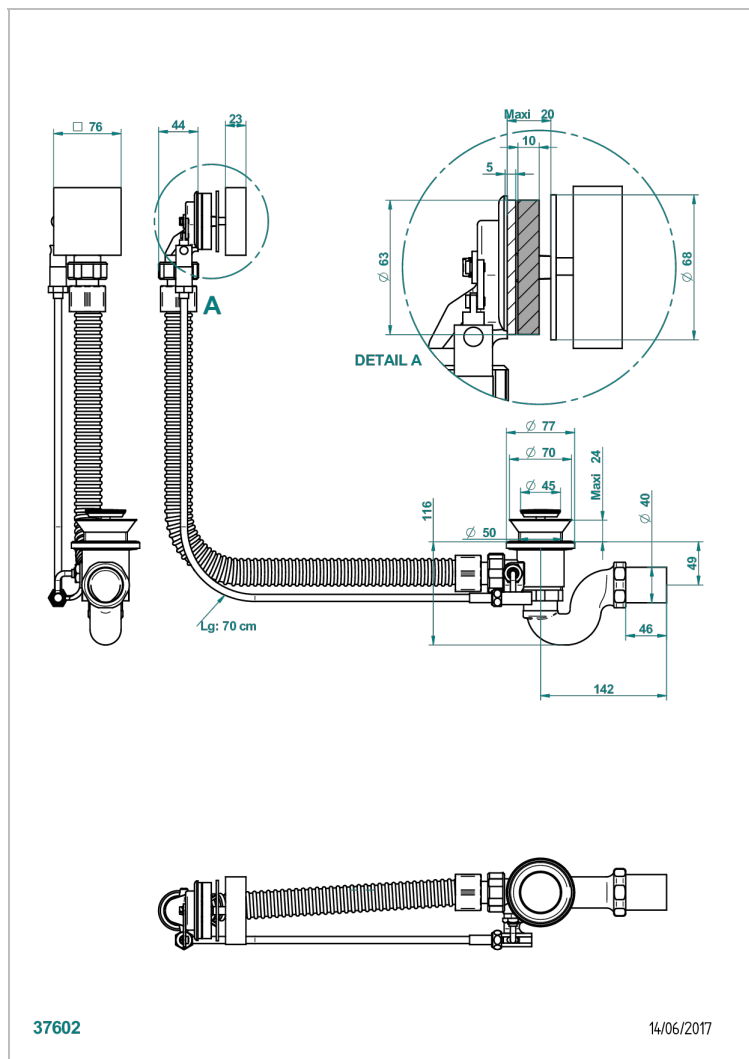

PROFIL METAL WITH LEVER

A6B-300/70

Complete bath pop-up waste 70 cm

THG[®]
PARIS

CHARACTERISTIC

- Profil Metal with lever
- Complete bath pop-up waste 70 cm

AVAILABLE FINITIONS

Blush PVD - H62
Brass color PVD - H49
Brown bronze color PVD - F33
Gold color PVD - H52
Graphite PVD - H64
Matt Umber PVD - H67