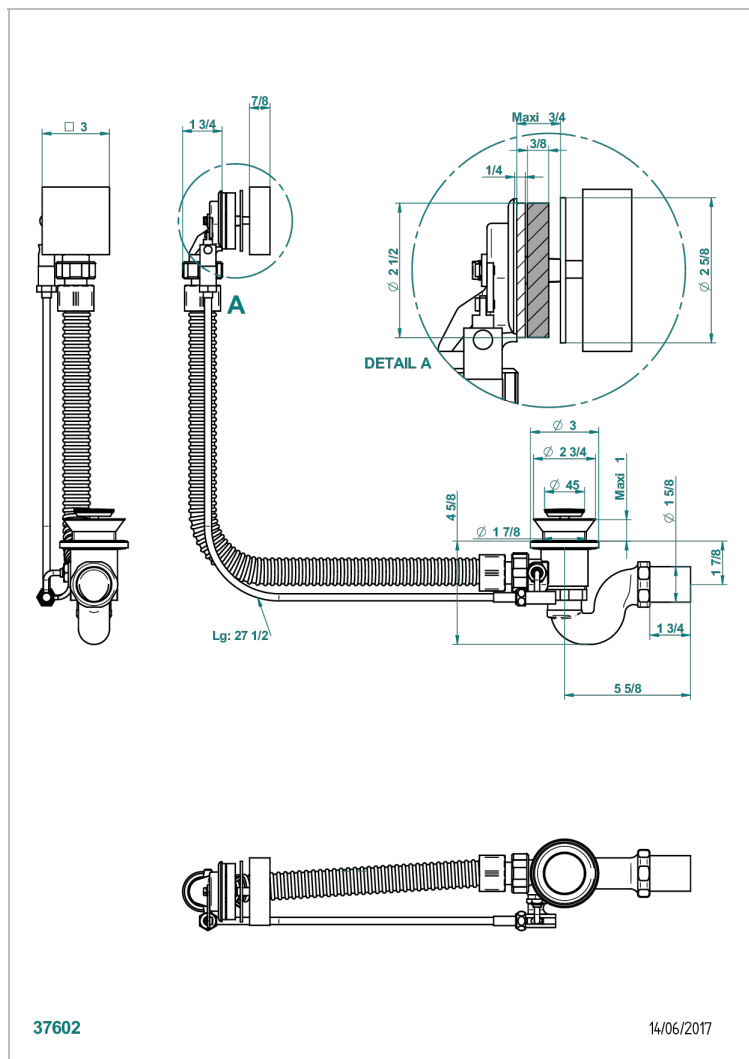

PROFIL METAL WITH LEVER

A6B-300/70

Complete bath pop-up waste 70 cm

THG[®]
PARIS

CHARACTERISTIC

- Profil Metal with lever
- Complete bath pop-up waste 70 cm

AVAILABLE FINITIONS

Blush PVD - H62
Brass color PVD - H49
Brown bronze color PVD - F33
Gold color PVD - H52
Graphite PVD - H64
Matt Umber PVD - H67