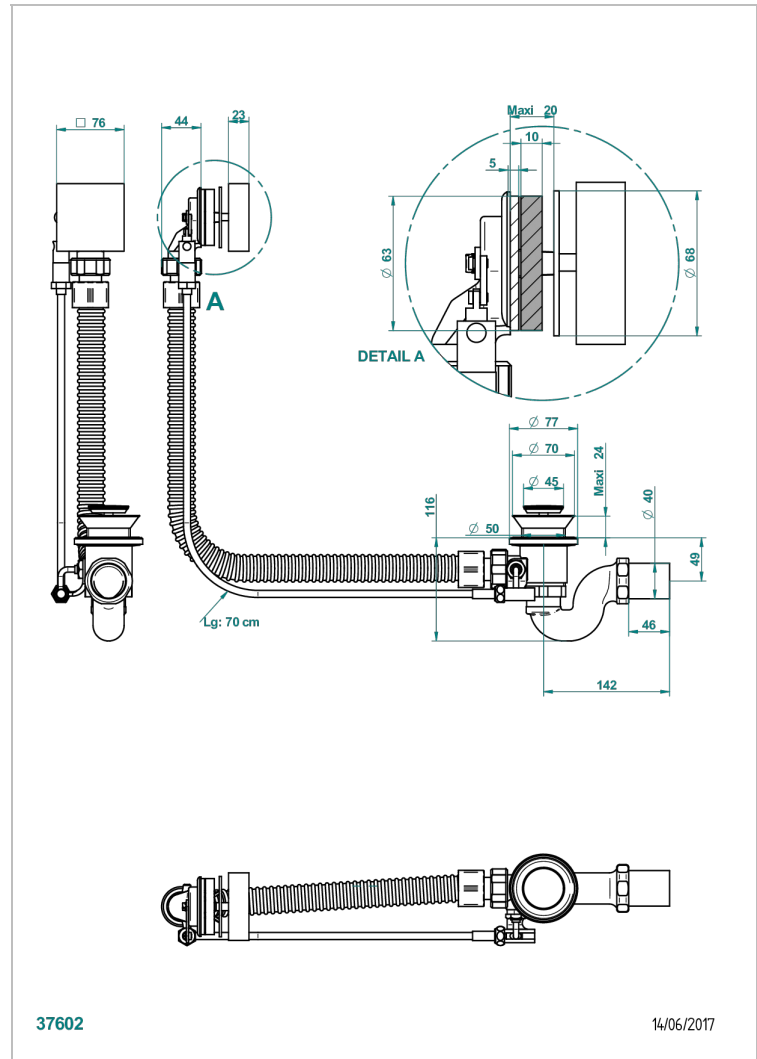

# MASQUE DE FEMME SMOOTH METAL

A2U-300/70

Complete bath pop-up waste 70 cm

THG<sup>®</sup>  
PARIS

## CHARACTERISTIC

- Masque de Femme Smooth metal
- Complete bath pop-up waste 70 cm