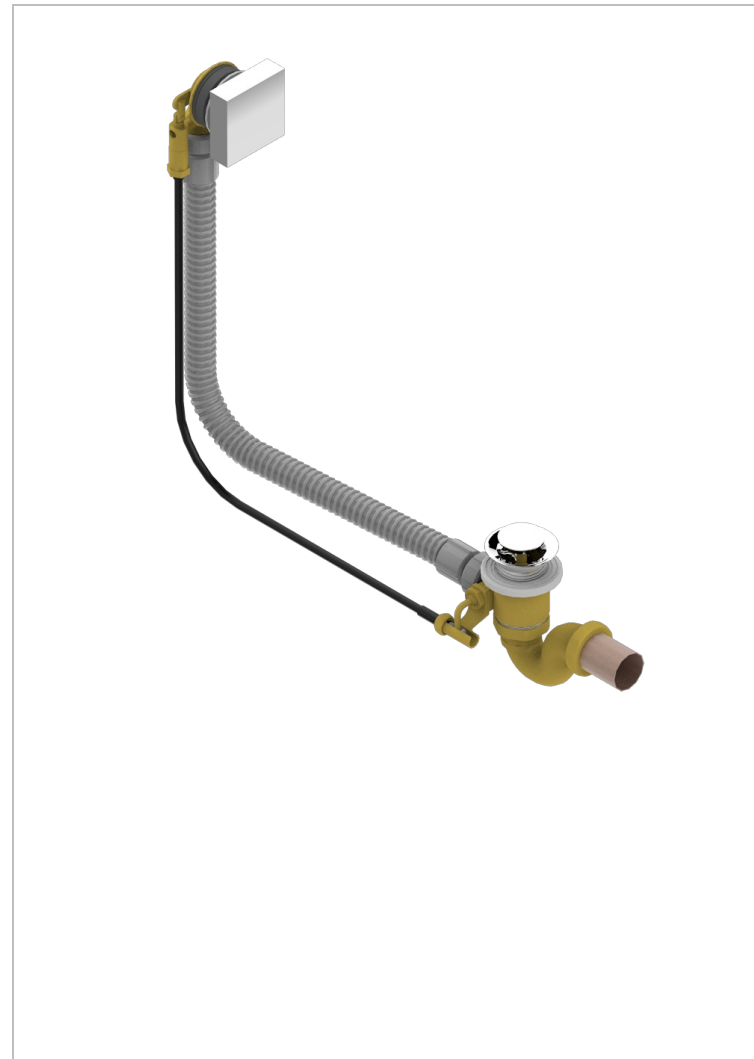

# MASQUE DE FEMME SMOOTH METAL

A2U-300/70

Complete bath pop-up waste 70 cm

THG<sup>®</sup>  
PARIS

## CHARACTERISTIC

- Masque de Femme Smooth metal
- Complete bath pop-up waste 70 cm

Nickel color PVD - H55  
Polished chrome (color finish) - A02  
Umber PVD - H66