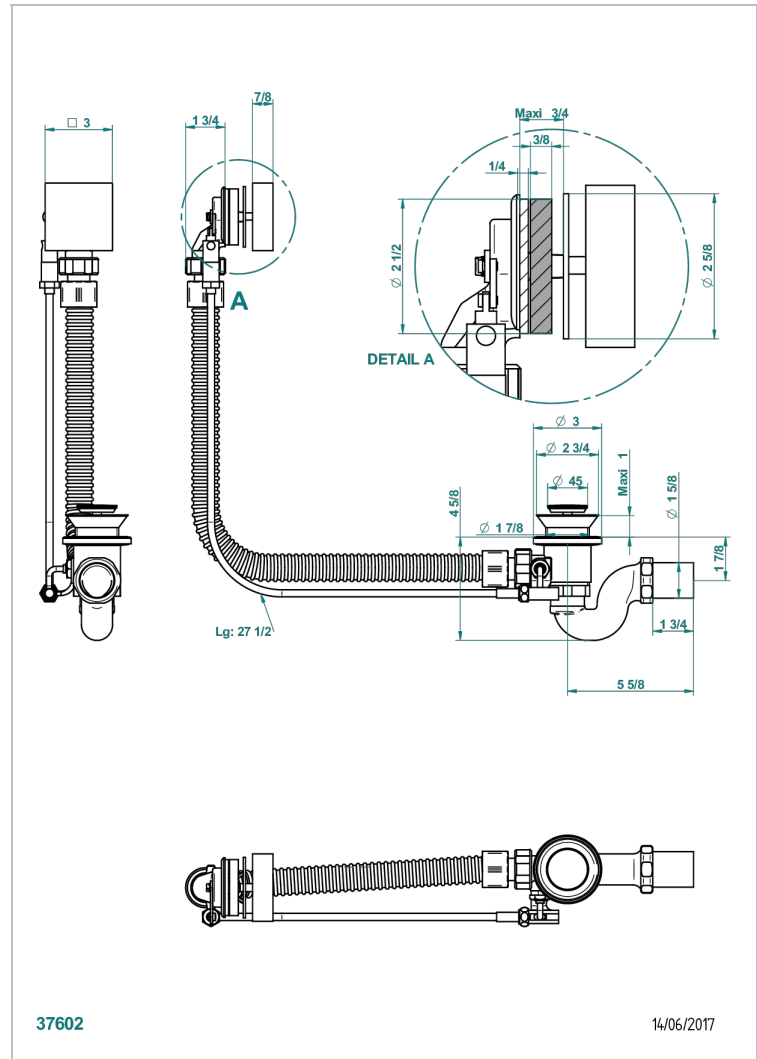

# MASQUE DE FEMME SMOOTH METAL

A2U-300/70

Complete bath pop-up waste 70 cm

THG<sup>®</sup>  
PARIS

## CHARACTERISTIC

- Masque de Femme Smooth metal
- Complete bath pop-up waste 70 cm