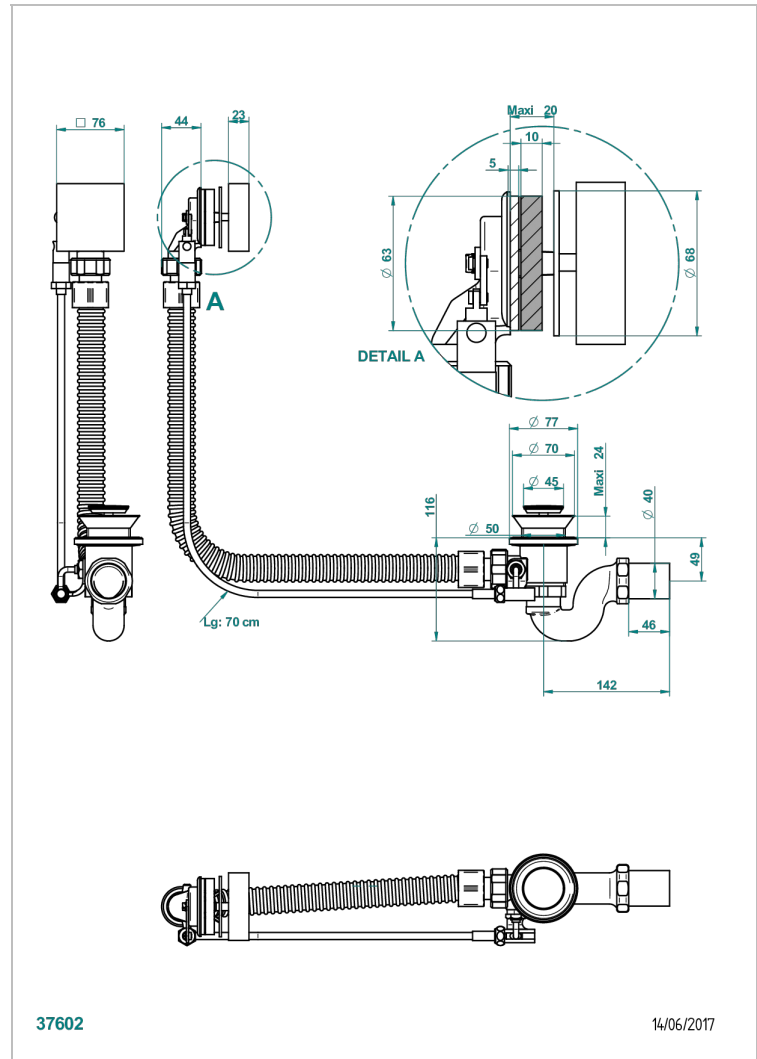

# MASQUE DE FEMME SMOOTH METAL

A2U-300/70

Complete bath pop-up waste 70 cm

THG<sup>®</sup>  
PARIS

37602

14/06/2017

## CHARACTERISTIC

- Masque de Femme Smooth metal
- Complete bath pop-up waste 70 cm