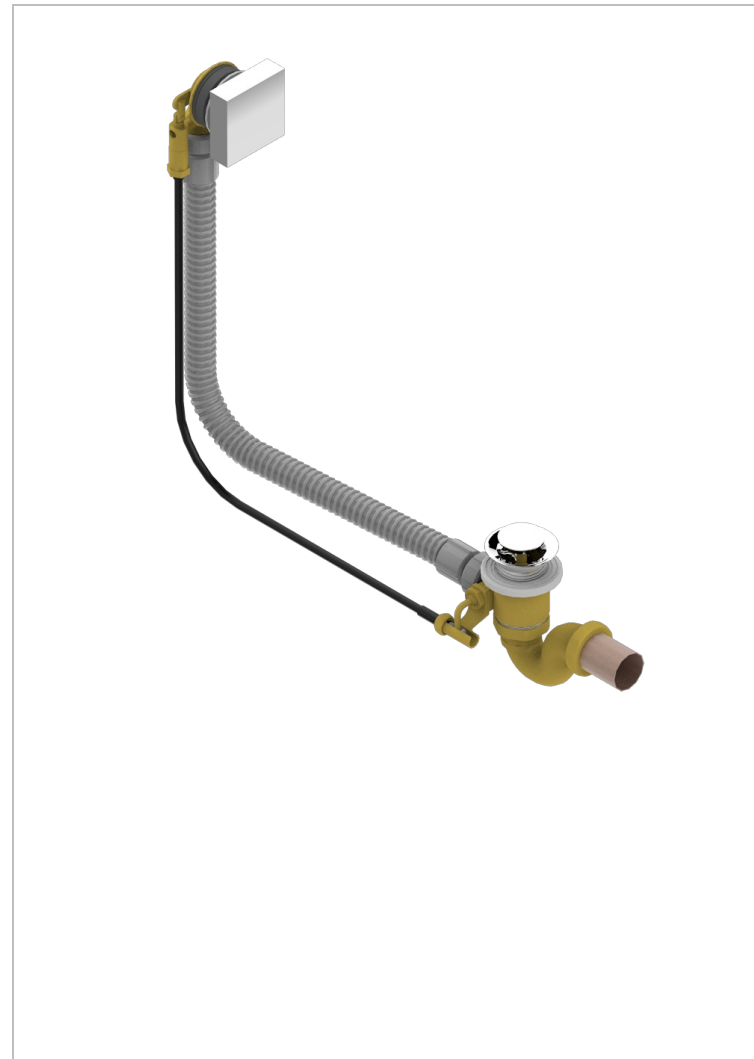

# MASQUE DE FEMME SMOOTH METAL

A2U-300/70

Complete bath pop-up waste 70 cm

THG<sup>®</sup>  
PARIS

37602

14/06/2017

## CHARACTERISTIC

- Masque de Femme Smooth metal
- Complete bath pop-up waste 70 cm

Nickel color PVD - H55  
Polished chrome (color finish) - A02  
Umber PVD - H66