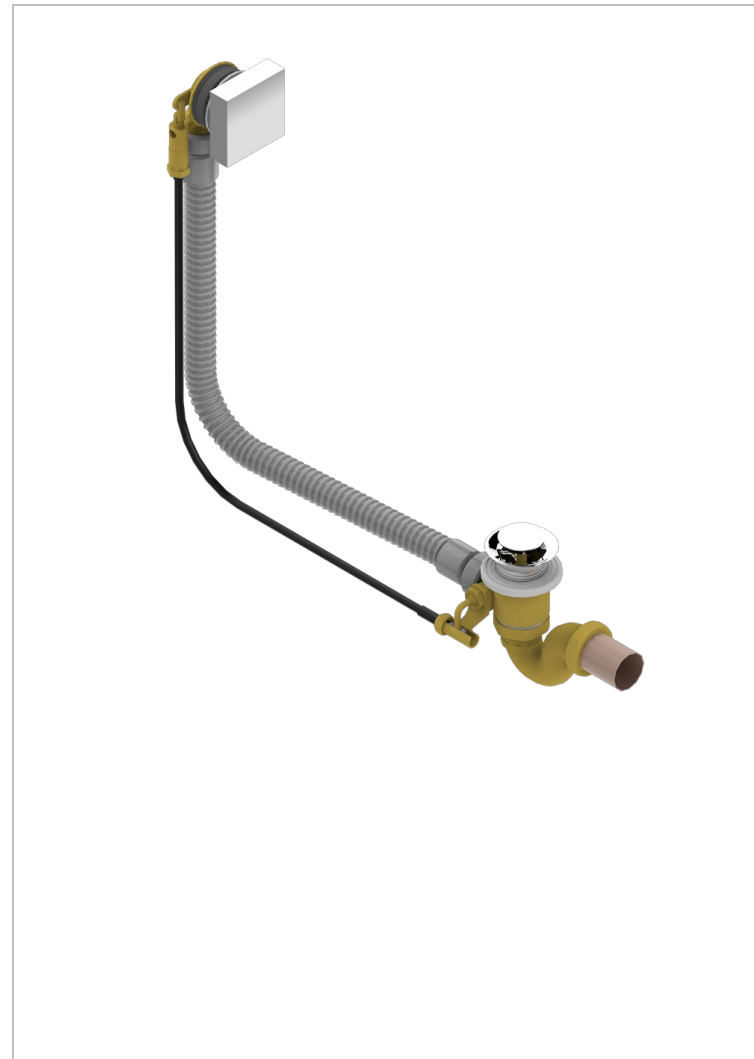

MASQUE DE FEMME SMOOTH METAL

A2U-300/70

Complete bath pop-up waste 70 cm

THG[®]
PARIS

37602

14/06/2017

CHARACTERISTIC

- Masque de Femme Smooth metal
- Complete bath pop-up waste 70 cm

AVAILABLE FINITIONS

Blush PVD - H62
Brass color PVD - H49
Brown bronze color PVD - F33
Gold color PVD - H52
Graphite PVD - H64
Matt Umber PVD - H67

Matt blush PVD - H60
Matt brass color PVD - H50
Matt brown bronze color PVD - F34
Matt gold color PVD - H53
Matt graphite PVD - H65
Matt nickel color PVD - H56

Nickel color PVD - H55
Polished chrome (color finish) - A02
Umber PVD - H66