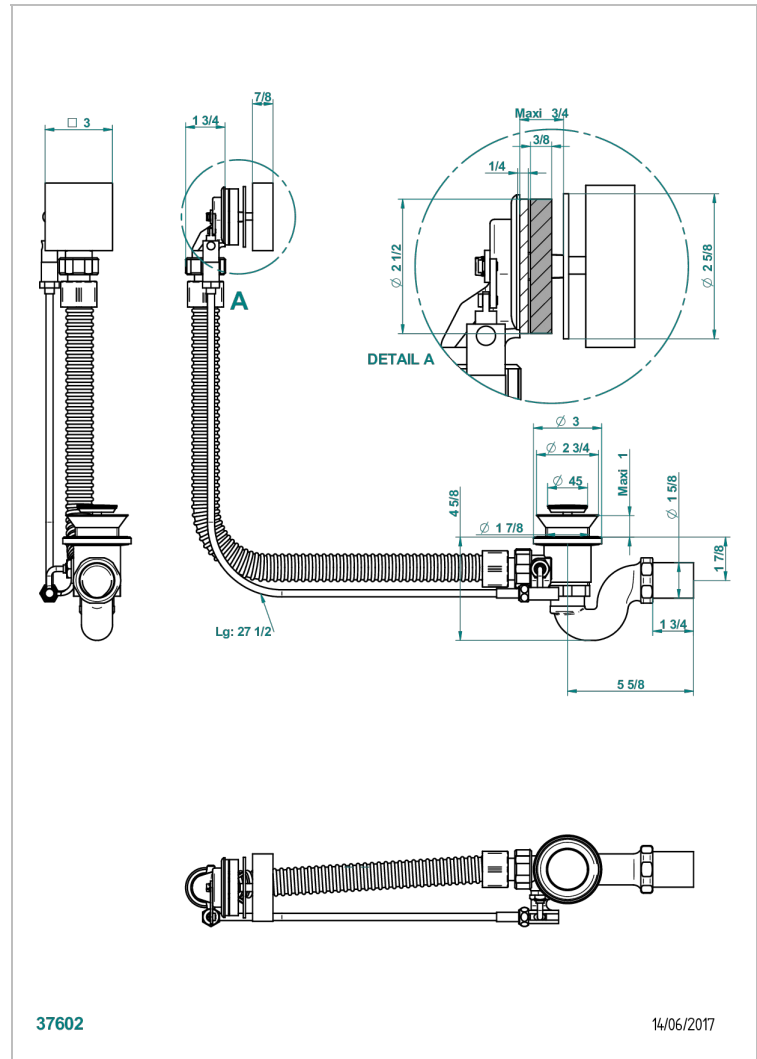

MASQUE DE FEMME SMOOTH METAL

A2U-300/70

Complete bath pop-up waste 70 cm

THG[®]
PARIS

37602

14/06/2017

CHARACTERISTIC

- Masque de Femme Smooth metal
- Complete bath pop-up waste 70 cm

Nickel color PVD - H55
Polished chrome (color finish) - A02
Umber PVD - H66