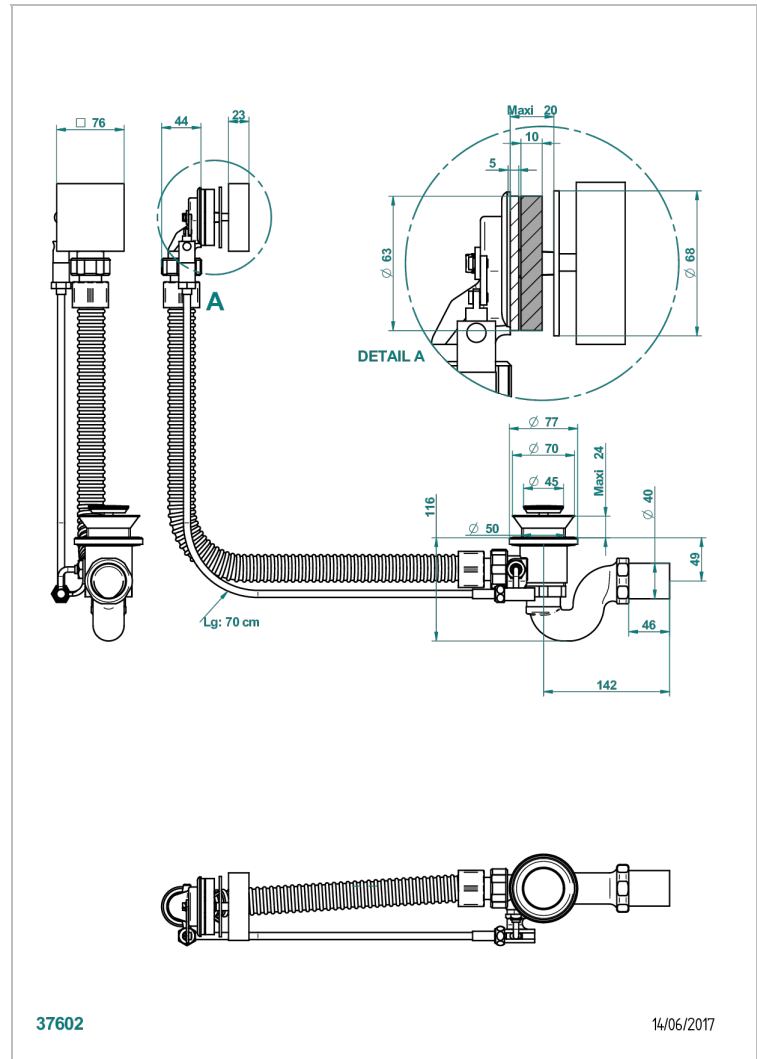

# MASQUE DE FEMME ENGRAVED METAL

A2T-300/70

Complete bath pop-up waste 70 cm

## CHARACTERISTIC

- Masque de Femme Engraved Metal
- Complete bath pop-up waste 70 cm