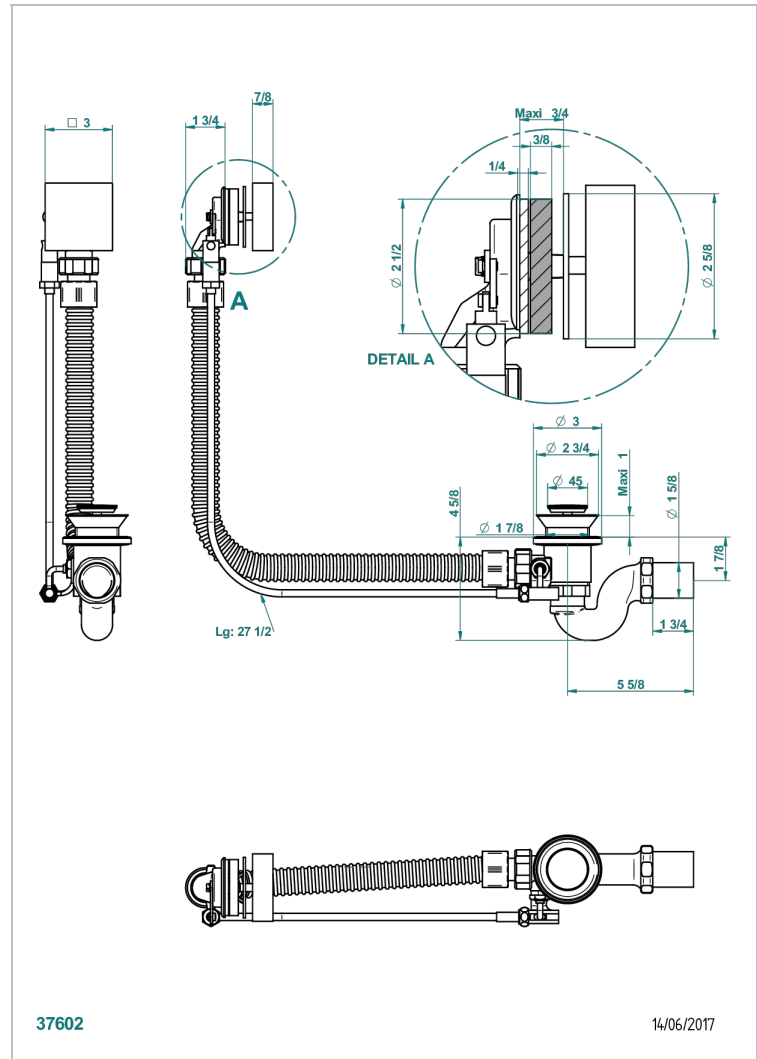

MASQUE DE FEMME ENGRAVED METAL

A2T-300/70

Complete bath pop-up waste 70 cm

CHARACTERISTIC

- Masque de Femme Engraved Metal
- Complete bath pop-up waste 70 cm

AVAILABLE FINITIONS

Blush PVD - H62
Brass color PVD - H49
Brown bronze color PVD - F33
Gold color PVD - H52
Graphite PVD - H64
Matt Umber PVD - H67