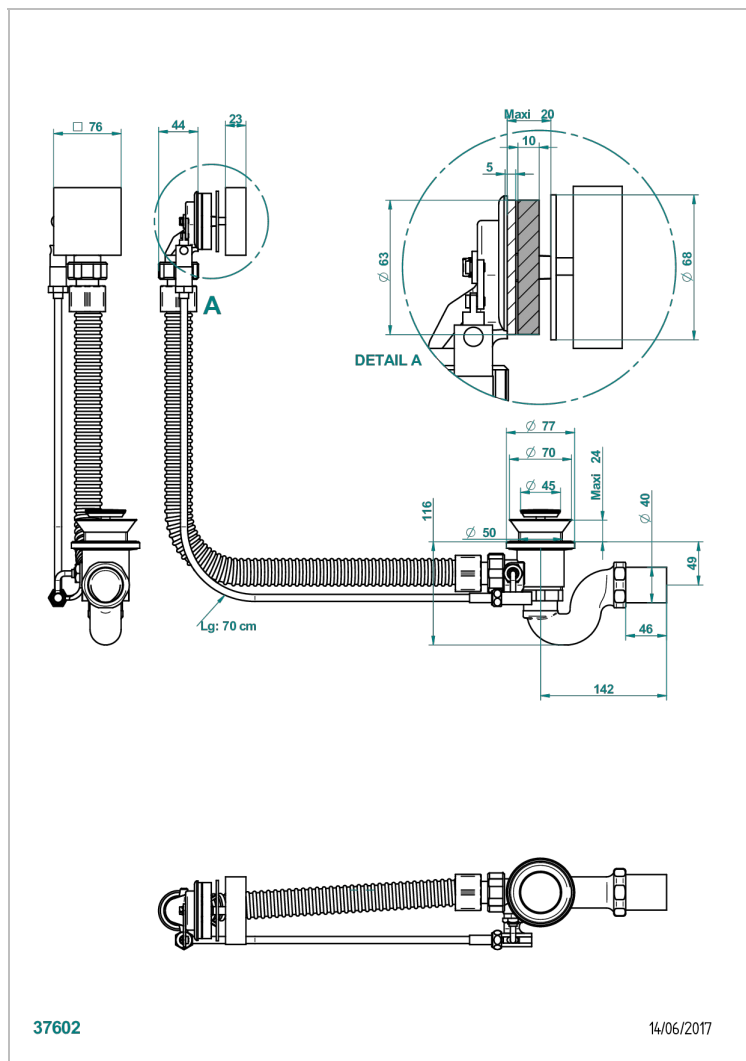

MASQUE DE FEMME ENGRAVED METAL

A2T-300/70

Complete bath pop-up waste 70 cm

THG[®]
PARIS

CHARACTERISTIC

- Masque de Femme Engraved Metal
- Complete bath pop-up waste 70 cm

AVAILABLE FINITIONS

Blush PVD - H62
Brass color PVD - H49
Brown bronze color PVD - F33
Gold color PVD - H52
Graphite PVD - H64
Matt Umber PVD - H67