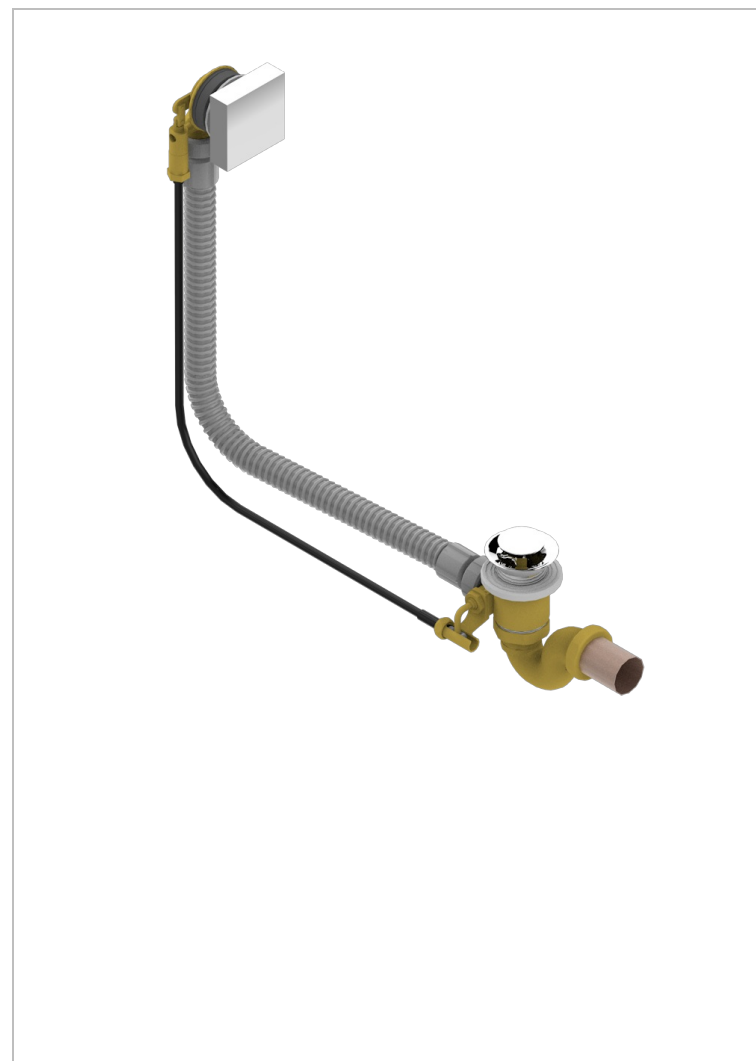

MASQUE DE FEMME ENGRAVED METAL

A2T-300/70

Complete bath pop-up waste 70 cm

THG[®]
PARIS

CHARACTERISTIC

- Masque de Femme Engraved Metal
- Complete bath pop-up waste 70 cm

AVAILABLE FINITIONS

Blush PVD - H62
Brass color PVD - H49
Brown bronze color PVD - F33
Gold color PVD - H52
Graphite PVD - H64
Matt Umber PVD - H67

Matt blush PVD - H60
Matt brass color PVD - H50
Matt brown bronze color PVD - F34
Matt gold color PVD - H53
Matt graphite PVD - H65
Matt nickel color PVD - H56

Nickel color PVD - H55
Polished chrome (color finish) - A02
Umber PVD - H66