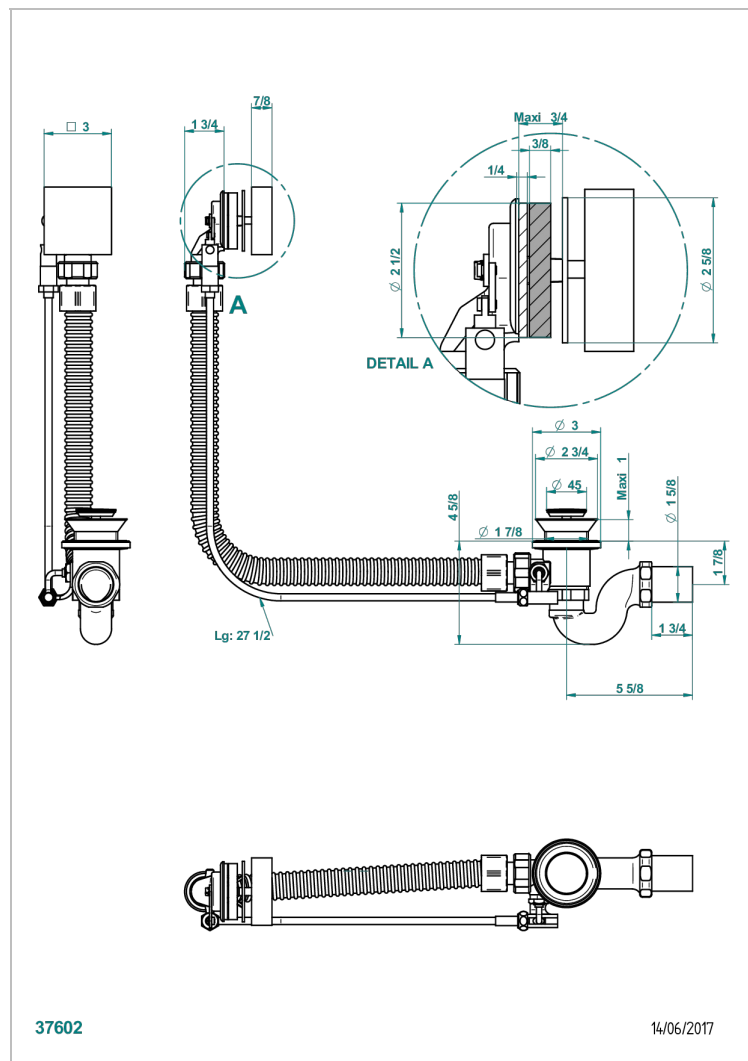

MASQUE DE FEMME ENGRAVED METAL

A2T-300/70

Complete bath pop-up waste 70 cm

CHARACTERISTIC

- Masque de Femme Engraved Metal
- Complete bath pop-up waste 70 cm

AVAILABLE FINITIONS

Blush PVD - H62
Brass color PVD - H49
Brown bronze color PVD - F33
Gold color PVD - H52
Graphite PVD - H64
Matt Umber PVD - H67