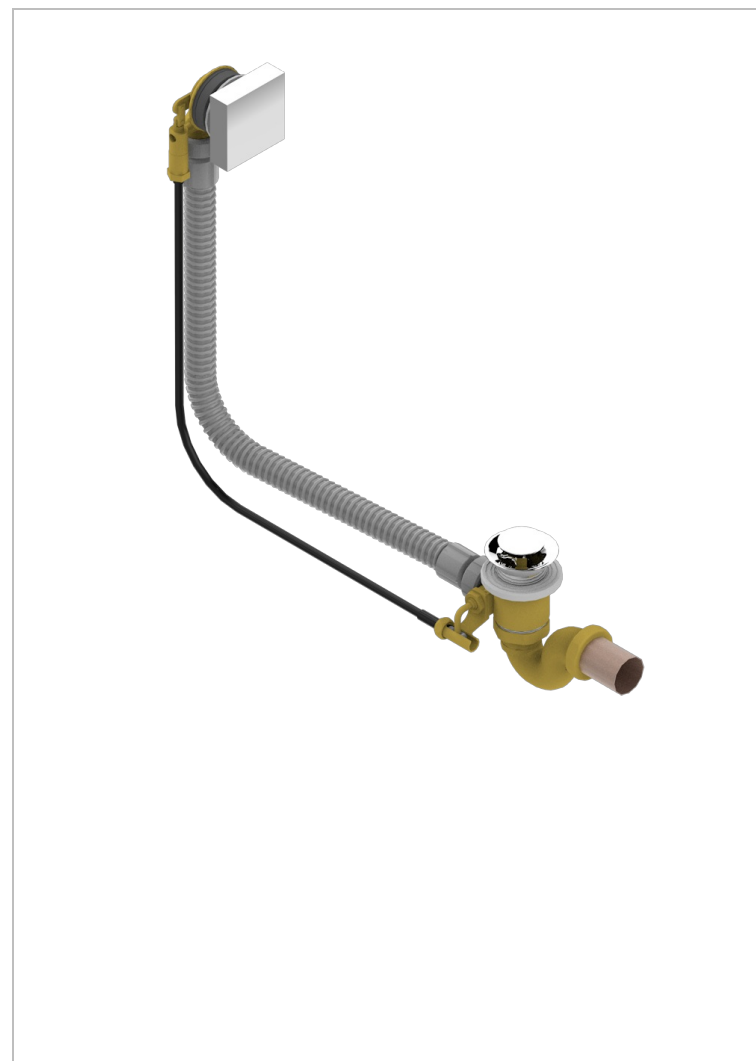

MASQUE DE FEMME ENGRAVED METAL

A2T-300/70

Complete bath pop-up waste 70 cm

CHARACTERISTIC

- Masque de Femme Engraved Metal
- Complete bath pop-up waste 70 cm

AVAILABLE FINITIONS

Blush PVD - H62
Brass color PVD - H49
Brown bronze color PVD - F33
Gold color PVD - H52
Graphite PVD - H64
Matt Umber PVD - H67

Matt blush PVD - H60
Matt brass color PVD - H50
Matt brown bronze color PVD - F34
Matt gold color PVD - H53
Matt graphite PVD - H65
Matt nickel color PVD - H56

Nickel color PVD - H55
Polished chrome (color finish) - A02
Umber PVD - H66