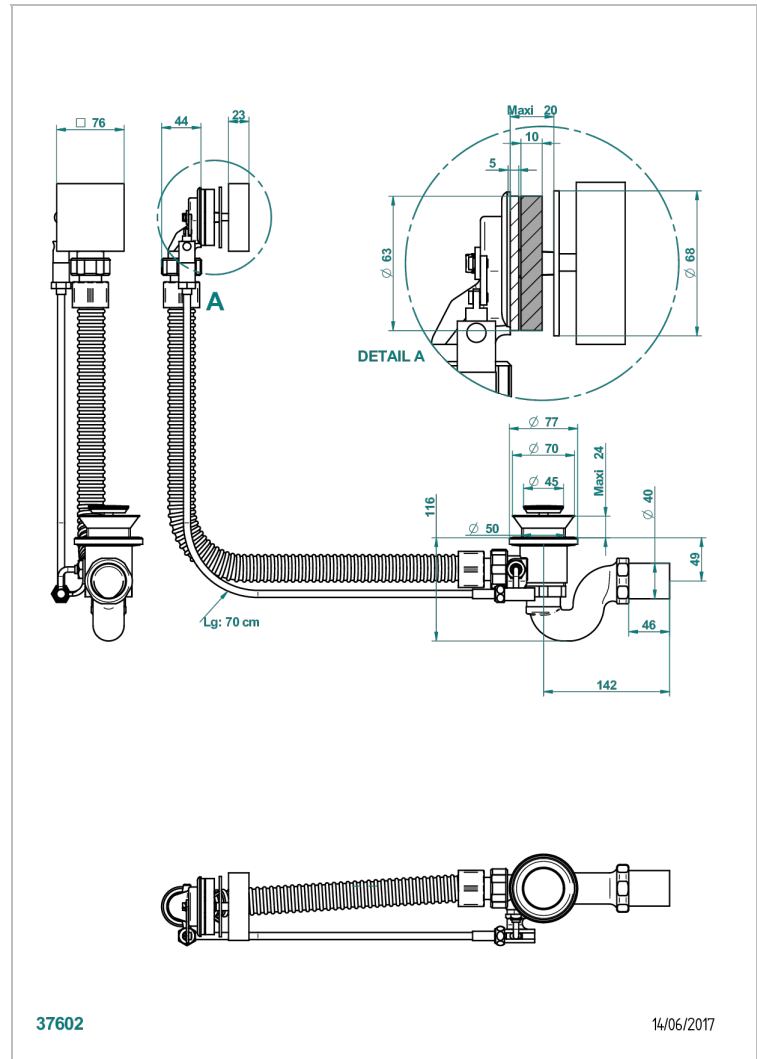

# MASQUE DE FEMME SOLAIRE

A2S-300/70

Complete bath pop-up waste 70 cm

## CHARACTERISTIC

- Masque de Femme Solaire
- Complete bath pop-up waste 70 cm