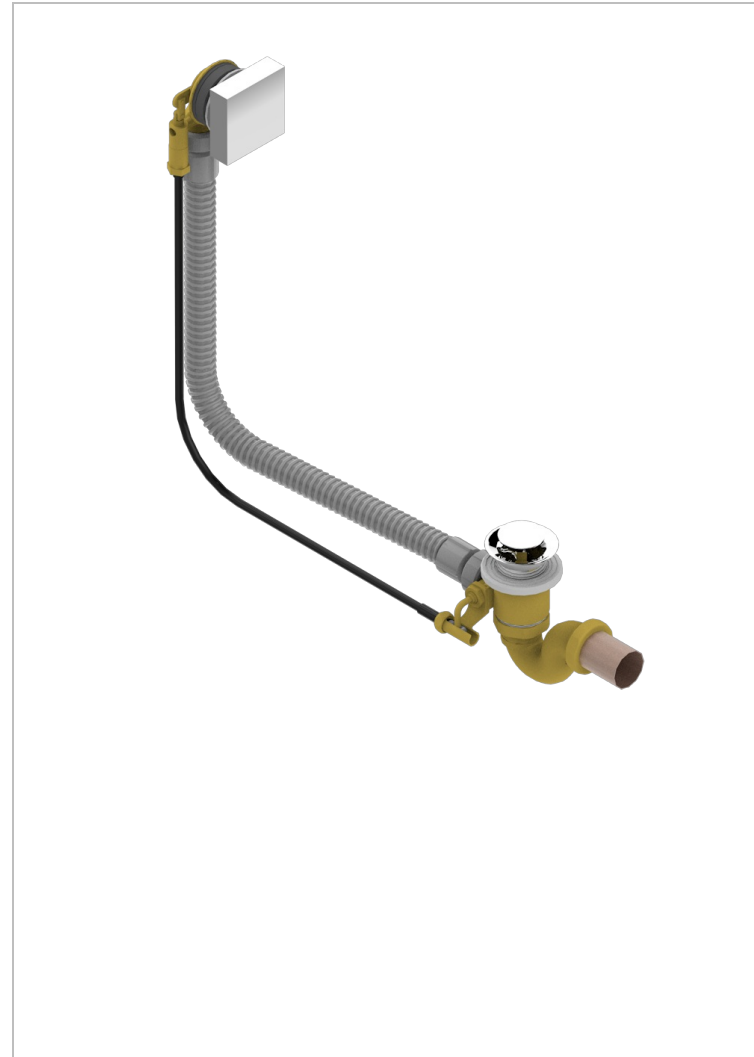

# MASQUE DE FEMME SOLAIRE

A2S-300/70

Complete bath pop-up waste 70 cm

37602

14/06/2017

## CHARACTERISTIC

- Masque de Femme Solaire
- Complete bath pop-up waste 70 cm

## AVAILABLE FINITIONS

Polished chrome (color finish) - A02