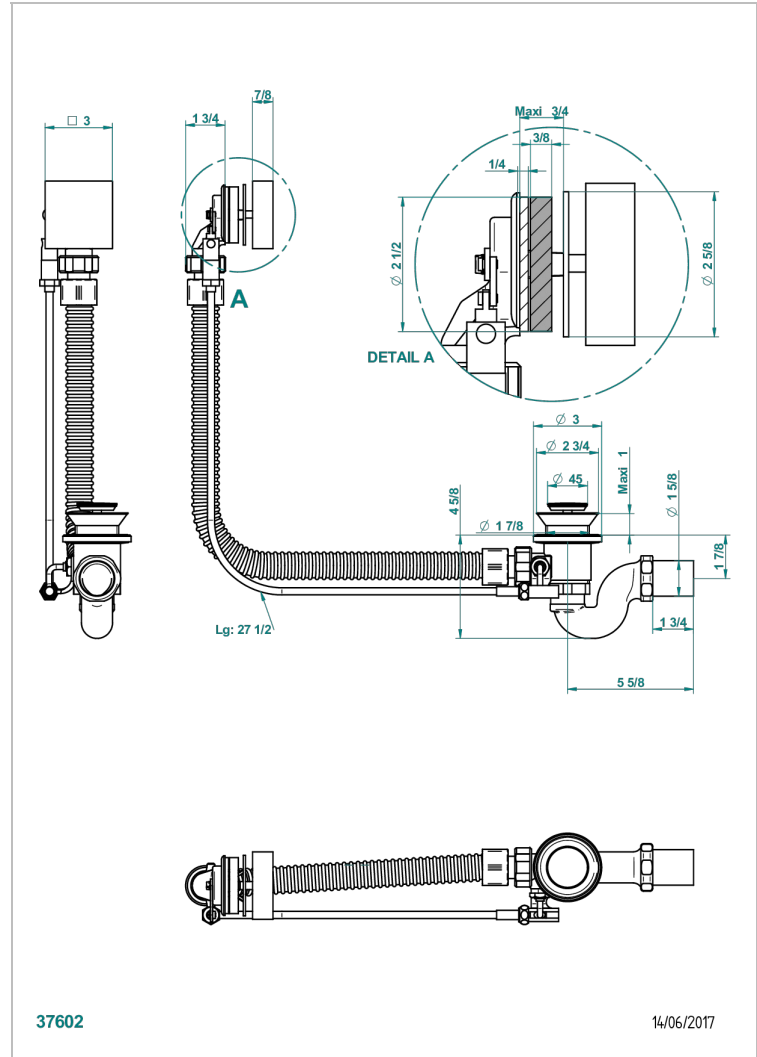

# MASQUE DE FEMME SOLAIRE

A2S-300/70

Complete bath pop-up waste 70 cm

37602

14/06/2017

## CHARACTERISTIC

- Masque de Femme Solaire
- Complete bath pop-up waste 70 cm