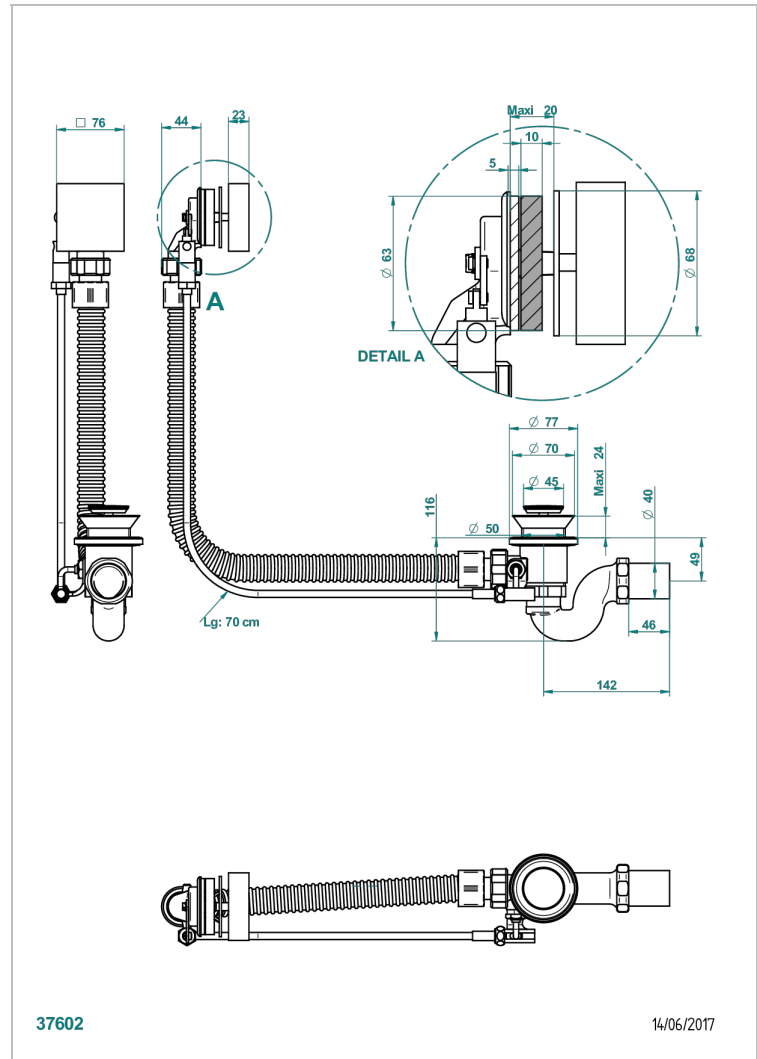

MASQUE DE FEMME SOLAIRE

A2S-300/70

Complete bath pop-up waste 70 cm

CHARACTERISTIC

- Masque de Femme Solaire
- Complete bath pop-up waste 70 cm

AVAILABLE FINITIONS

Polished chrome (color finish) - A02

37602