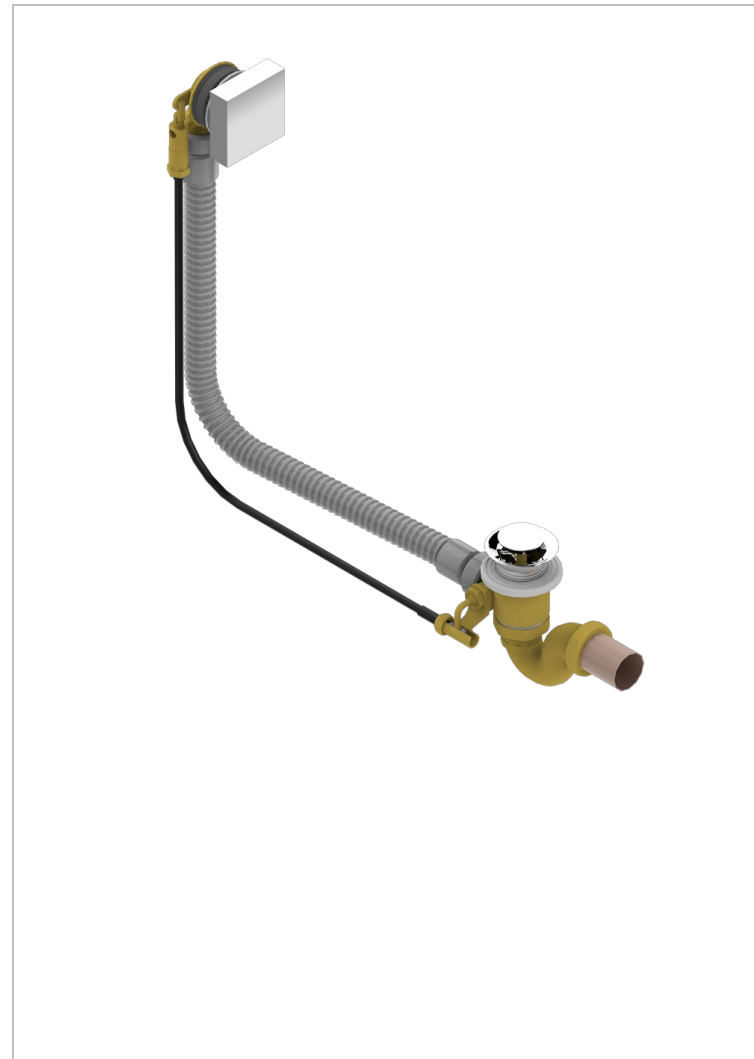

MASQUE DE FEMME SOLAIRE

A2S-300/70

Complete bath pop-up waste 70 cm

CHARACTERISTIC

- Masque de Femme Solaire
- Complete bath pop-up waste 70 cm

AVAILABLE FINITIONS

Polished chrome (color finish) - A02

37602