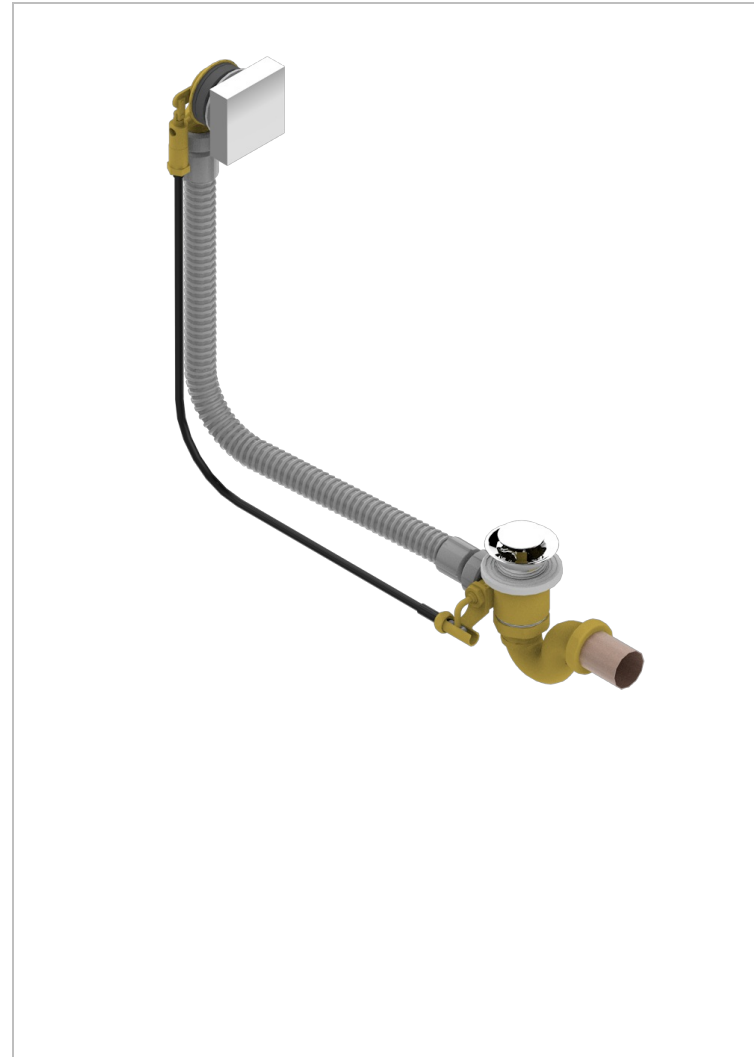

# MASQUE DE FEMME SOLAIRE

A2S-300/70

Complete bath pop-up waste 70 cm

THG<sup>®</sup>  
PARIS

37602

14/06/2017

## CHARACTERISTIC

- Masque de Femme Solaire
- Complete bath pop-up waste 70 cm

## AVAILABLE FINITIONS

Polished chrome (color finish) - A02