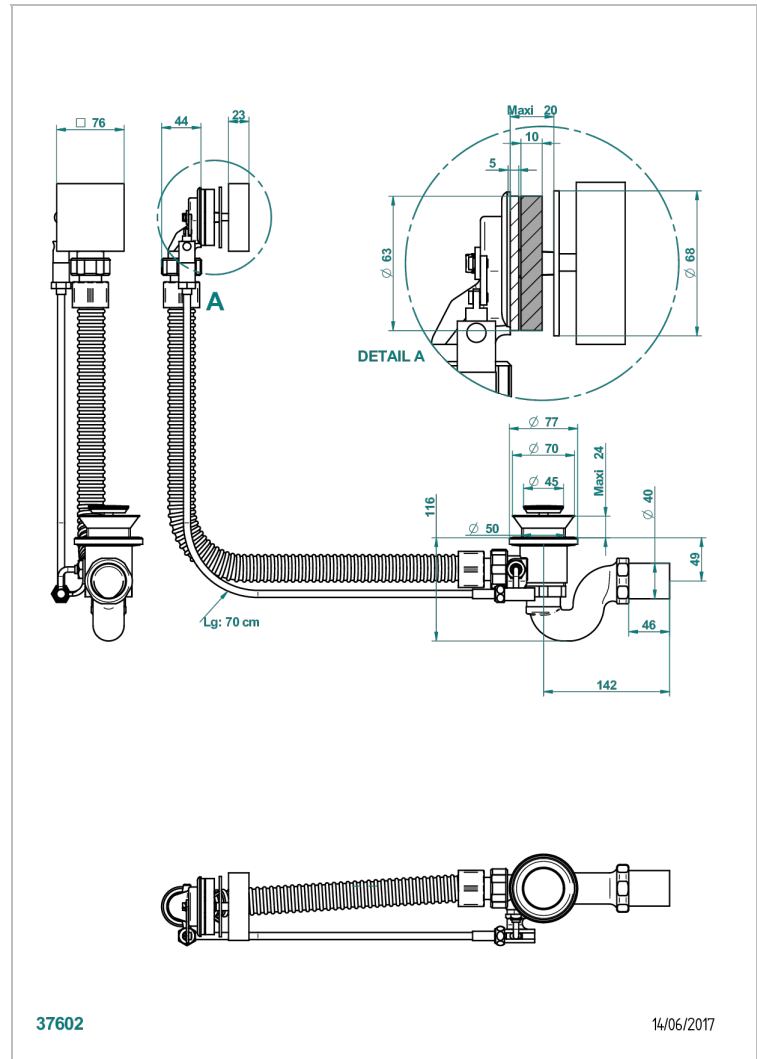

# MASQUE DE FEMME LUNAIRE

A2R-300/70

Complete bath pop-up waste 70 cm

## CHARACTERISTIC

- Masque de Femme Lunaire
- Complete bath pop-up waste 70 cm