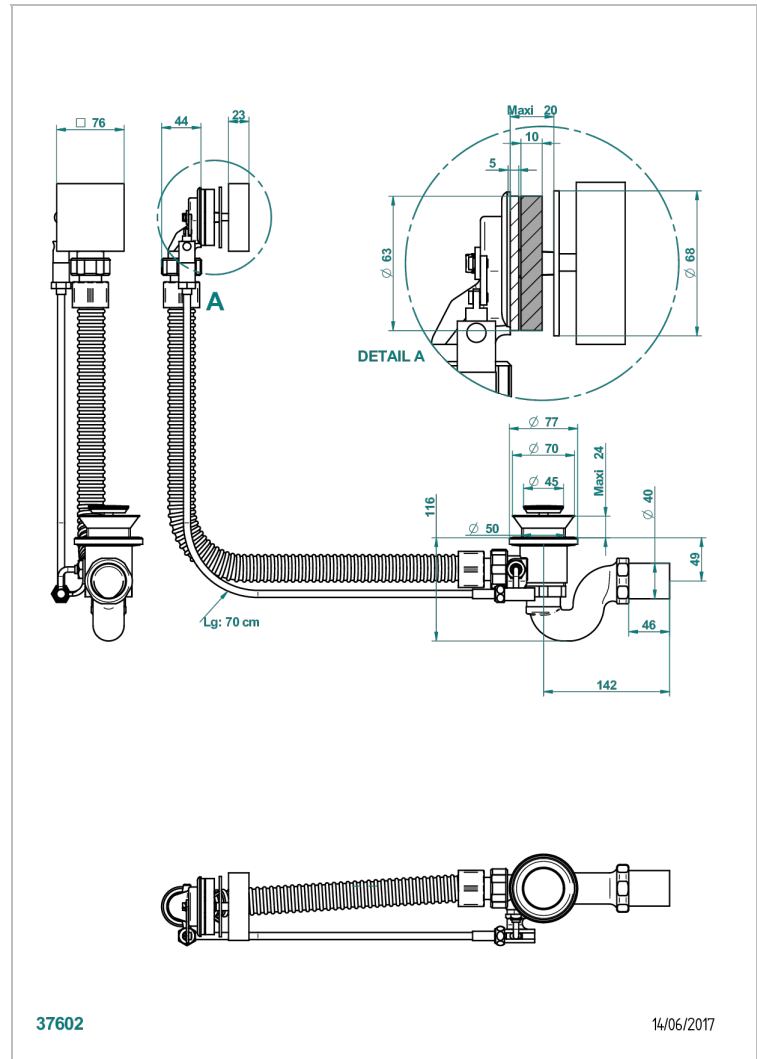

MASQUE DE FEMME LUNAIRE

A2R-300/70

Complete bath pop-up waste 70 cm

CHARACTERISTIC

- Masque de Femme Lunaire
- Complete bath pop-up waste 70 cm

AVAILABLE FINITIONS

Polished chrome (color finish) - A02