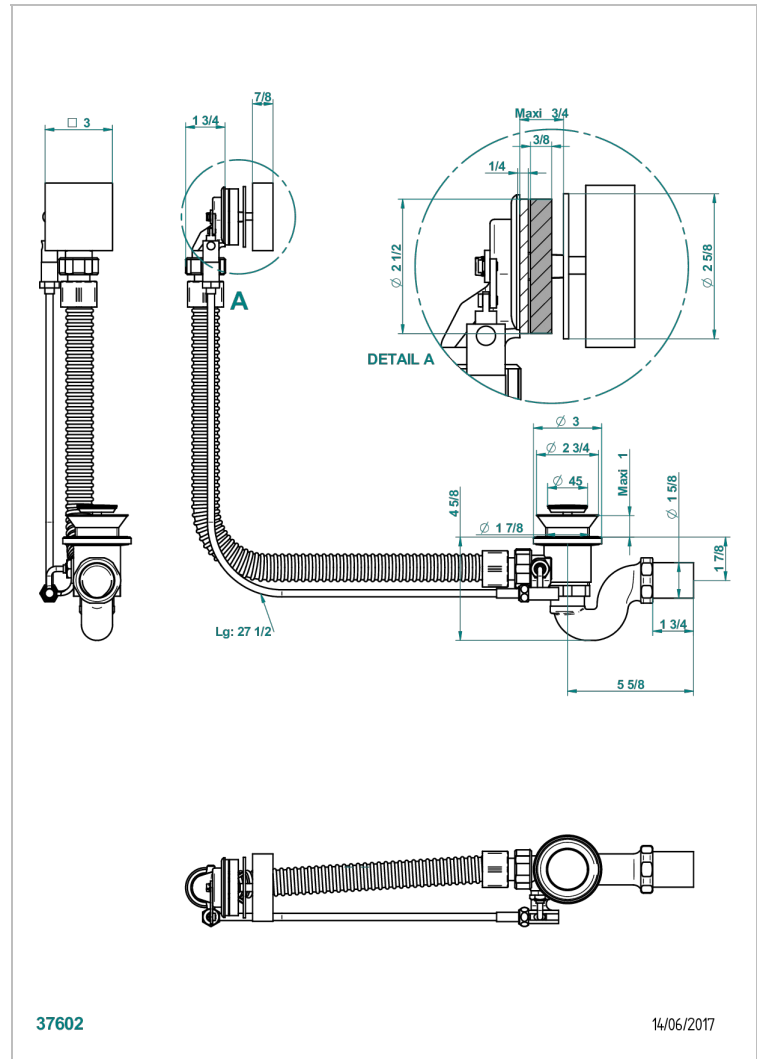

# MASQUE DE FEMME LUNAIRE

A2R-300/70

Complete bath pop-up waste 70 cm

## CHARACTERISTIC

- Masque de Femme Lunaire
- Complete bath pop-up waste 70 cm