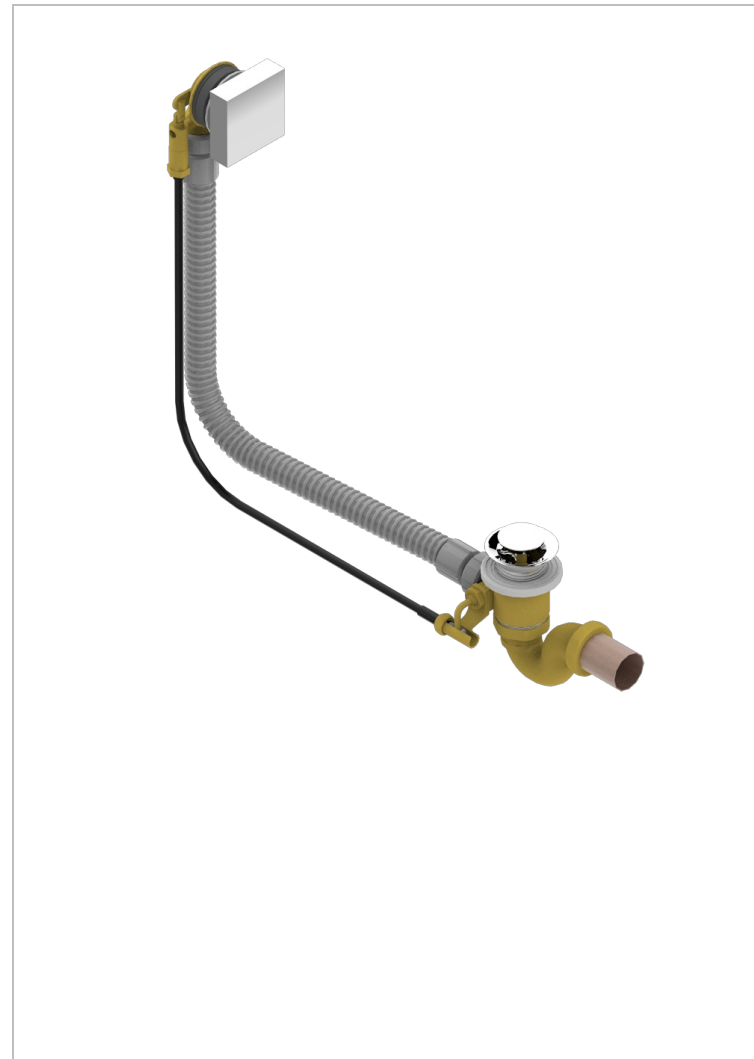

# MASQUE DE FEMME LUNAIRE

A2R-300/70

Complete bath pop-up waste 70 cm

## CHARACTERISTIC

- Masque de Femme Lunaire
- Complete bath pop-up waste 70 cm

## AVAILABLE FINITIONS

Polished chrome (color finish) - A02

37602

14/06/2017