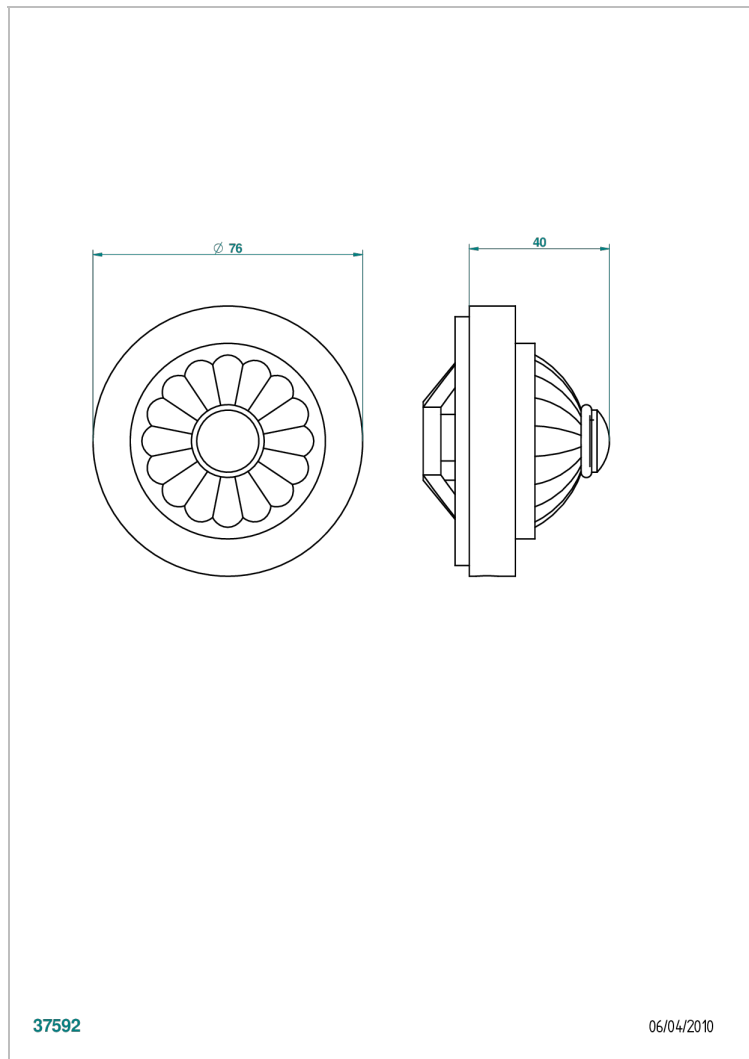

MANDARINE CLEAR CRYSTAL

U1D-301GEBUS

Control knob for Geberit waste overflow

THG[®]
PARIS

CHARACTERISTIC

- Mandarin Clear crystal
- Control knob for Geberit waste overflow

AVAILABLE FINITIONS

Black ceram - D30
Blush PVD - H62
Brass color PVD - H49
Brown bronze color PVD - F33
Chrome polished - A02
Chrome polished / gold polished - G02