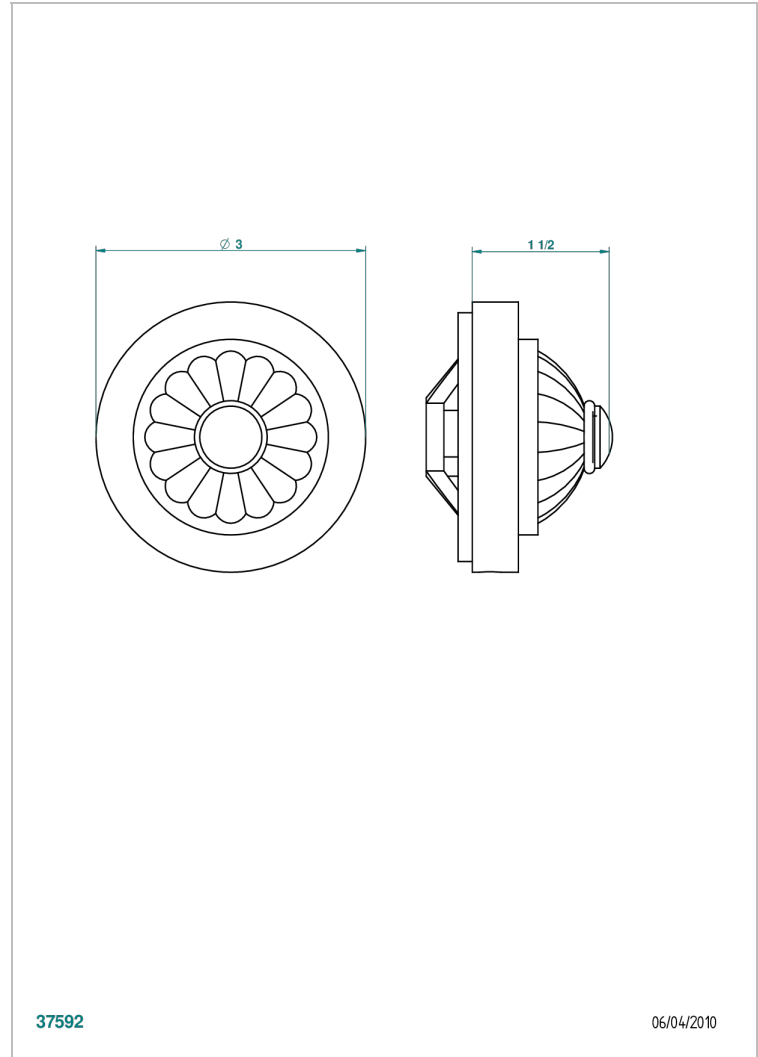

MANDARINE CLEAR CRYSTAL

U1D-301GEBUS

Control knob for Geberit waste overflow

THG[®]
PARIS

37592

06/04/2010

CHARACTERISTIC

- Mandarin Clear crystal
- Control knob for Geberit waste overflow