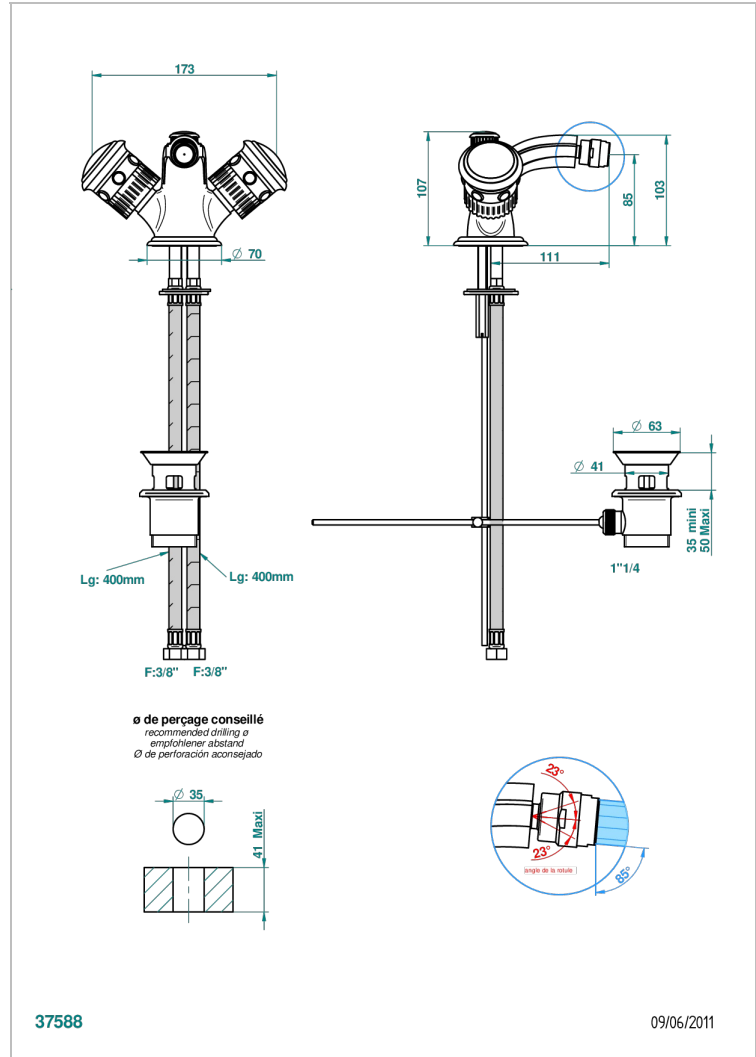

TROCADERO LAPIS LAZULI

U7B-3202

1-hole bidet mixer with swivel jet handshower with waste

THG[®]
PARIS

CHARACTERISTIC

- ACS : 17ACCLY613
- NF : NF EN 200 - IA - Chrome

STANDARDS

TECHNICAL SPECS

- Recommandé : 3 bars (max. 5 bars) - Advised : 43,5 psi (max. 72 psi)
- 15 l/min à 3 bars (4 gpm at 43.5 psi)

AVAILABLE FINITIONS

Antique nickel - H28
Black ceram - D30
Blush PVD - H62
Brass color PVD - H49
Brown bronze color PVD - F33
Gold color PVD - H52