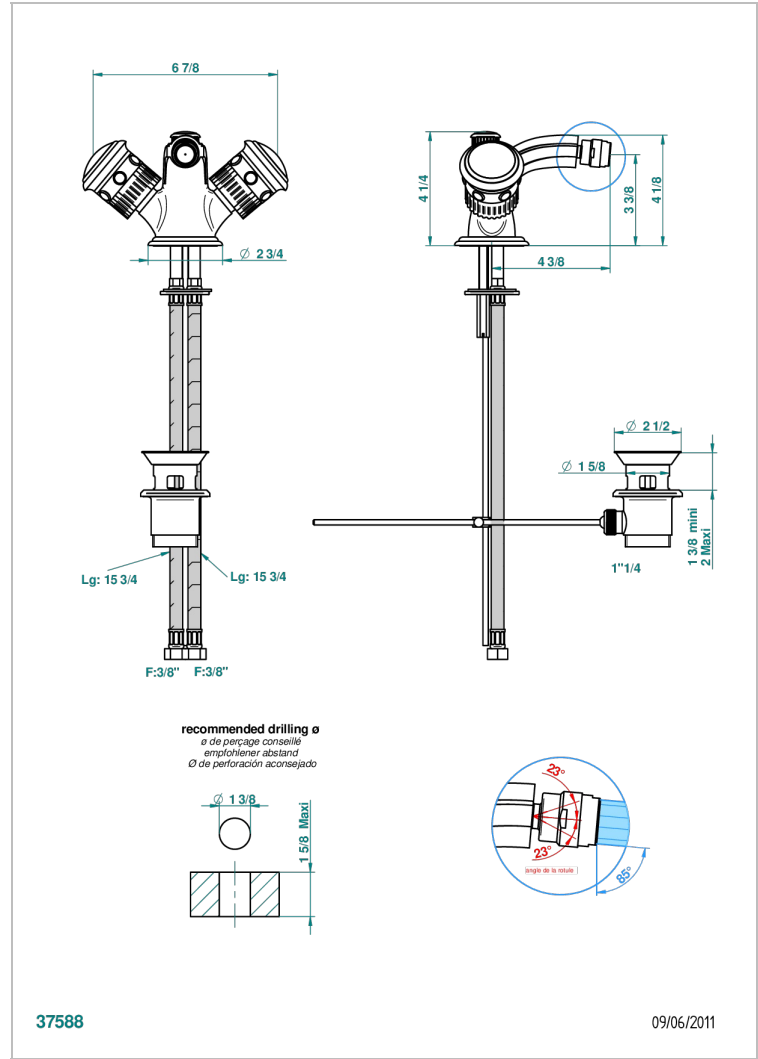

TROCADERO LAPIS LAZULI

U7B-3202

1-hole bidet mixer with swivel jet handshower with waste

THG[®]
PARIS

CHARACTERISTIC

- ACS : 17ACCLY613
- NF : NF EN 200 - IA - Chrome

STANDARDS

TECHNICAL SPECS

- Recommandé : 3 bars (max. 5 bars) - Advised : 43,5 psi (max. 72 psi)
- 15 l/min à 3 bars (4 gpm at 43.5 psi)

AVAILABLE FINITIONS

Antique nickel - H28
Black ceram - D30
Blush PVD - H62
Brass color PVD - H49
Brown bronze color PVD - F33
Gold color PVD - H52