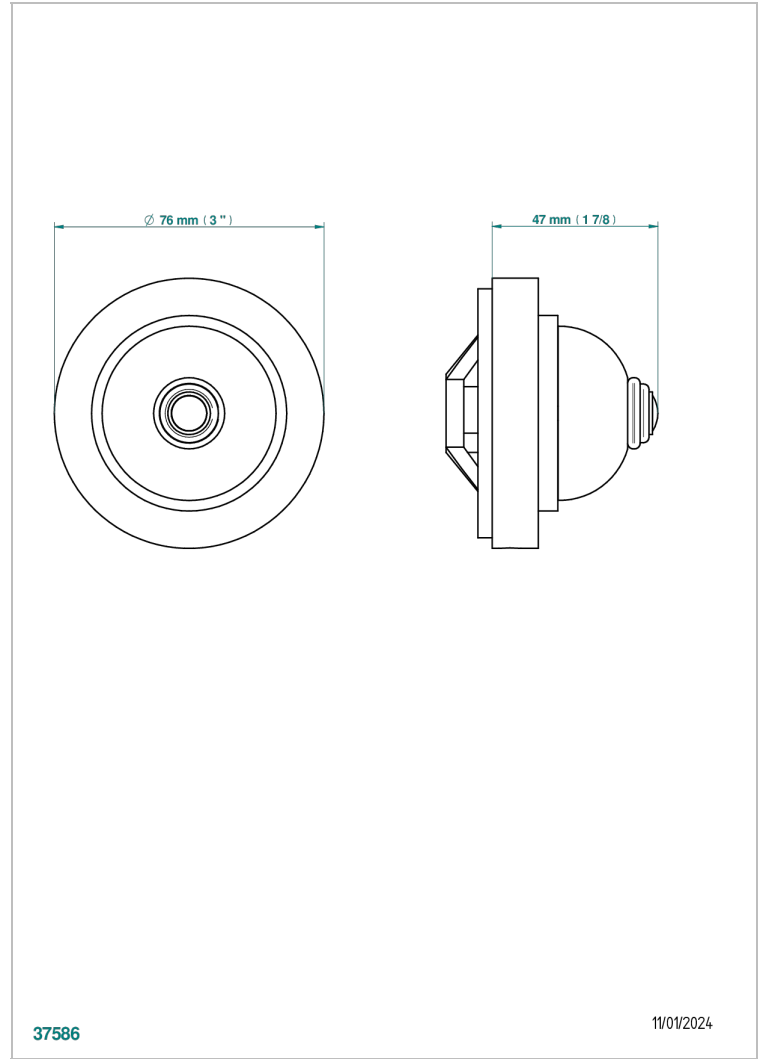

# SULLY LAPIS LAZULI

A1W-301GEBUS

Control knob for Geberit waste overflow

THG<sup>®</sup>  
PARIS

## CHARACTERISTIC

- Sully Lapis Lazuli
- Control knob for Geberit waste overflow