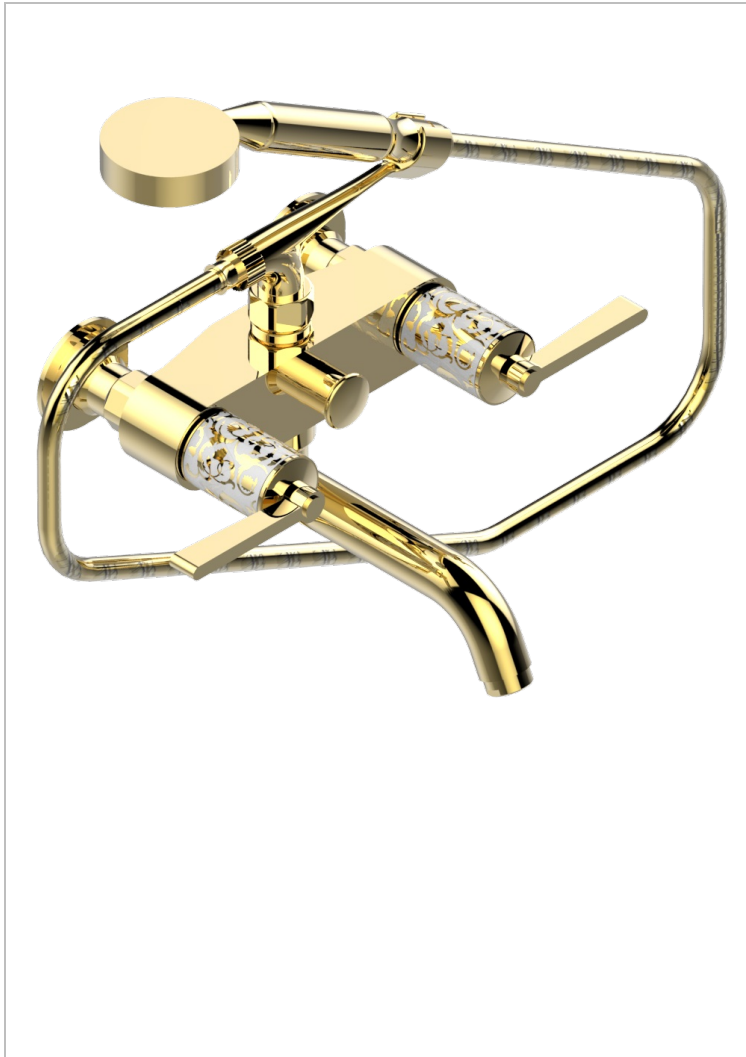

FROUFROU WITH LEVER HANDLES

G2P-13B/US

Exposed tub filler with cradle handshower, wall mounted

THG[®]
PARIS

CHARACTERISTIC

- ASME : ASME A112.18.1-2011/CSA B125.1-11

STANDARDS

AVAILABLE FINITIONS

Black ceram - D30
Blush PVD - H62
Brass color PVD - H49
Brown bronze color PVD - F33
Chrome polished - A02
Chrome polished / gold polished - G02

Gold color PVD - H52
Gold mat - F07
Gold polished - F01
Graphite PVD - H64
Matt Umber PVD - H67
Matt blush PVD - H60

Matt brass color PVD - H50
Matt brown bronze color PVD - F34
Matt chrome (American satin) - C02
Matt gold color PVD - H53
Matt graphite PVD - H65
Matt nickel (American satin) - C01

Matt nickel color PVD - H56
Nickel antique / Sovereign - H28
Nickel color PVD - H55
Nickel polished - B01
Soft gold - F30
Soft matt gold - F31

Umber PVD - H66

TECHNICAL SPECS

- Recommandé : 3 bars (max. 5 bars) - Advised : 43,5 psi (max. 72 psi)
- Bec : 35 l/min à 3 bars - Douchette : 9,5 l/min à 3 bars
- Spout : 9.26 gpm at 43.5 psi - Handshower : 2.5 gpm at 43.5 psi