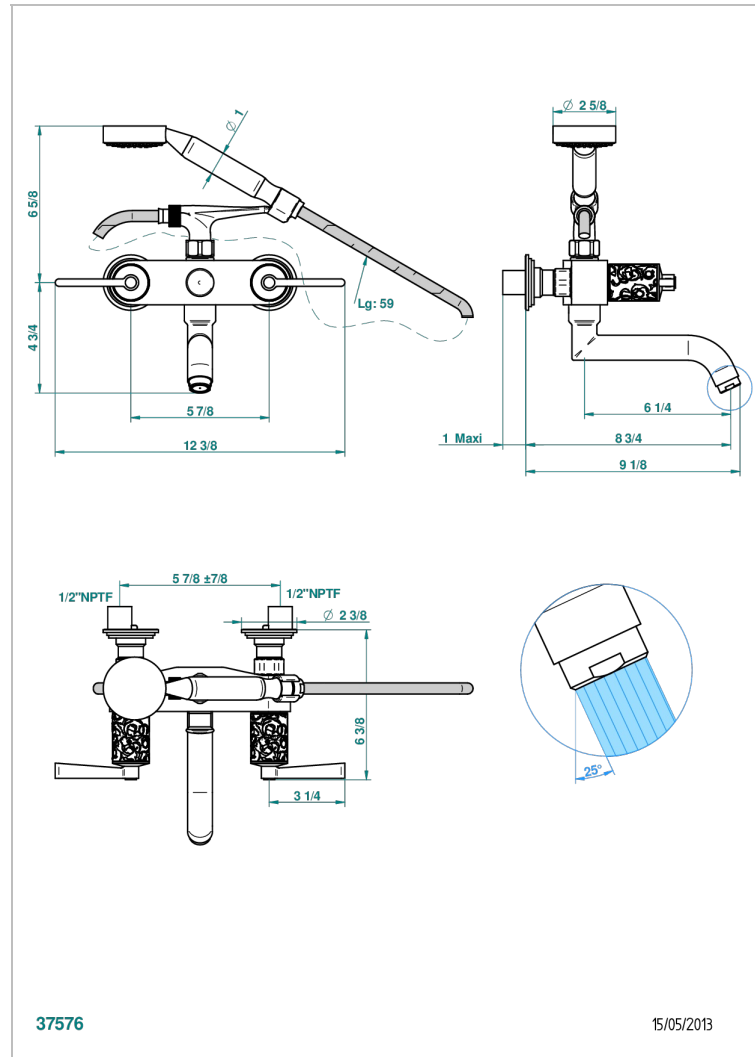

FROUFROU WITH LEVER HANDLES

G2P-13B/US

Exposed tub filler with cradle handshower, wall mounted

THG[®]
PARIS

CHARACTERISTIC

- ASME : ASME A112.18.1-2011/CSA B125.1-11

STANDARDS

AVAILABLE FINITIONS

Umber PVD - H66

TECHNICAL SPECS

- Recommandé : 3 bars (max. 5 bars) - Advised : 43,5 psi (max. 72 psi)
- Bec : 35 l/min à 3 bars - Douchette : 9,5 l/min à 3 bars
- Spout : 9.26 gpm at 43.5 psi - Handshower : 2.5 gpm at 43.5 psi