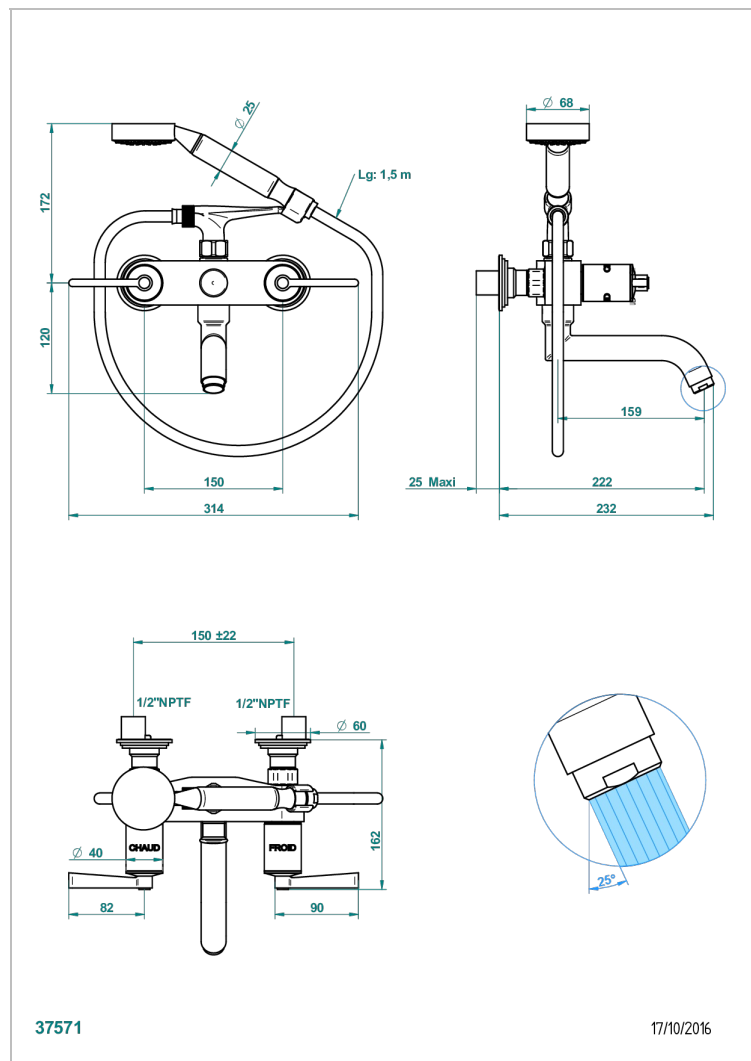

FAUBOURG WHITE PORCELAIN WITH LEVER HANDLES

G2J-13B/US

Exposed tub filler with cradle handshower, wall mounted

CHARACTERISTIC

- ASME : ASME A112.18.1-2011/CSA B125.1-11

TECHNICAL SPECS

- Recommandé : 3 bars (max. 5 bars) - Advised : 43,5 psi (max. 72 psi)
- Bec : 35 l/min à 3 bars - Douchette : 9,5 l/min à 3 bars
- Spout : 9.26 gpm at 43.5 psi - Handshower : 2.5 gpm at 43.5 psi