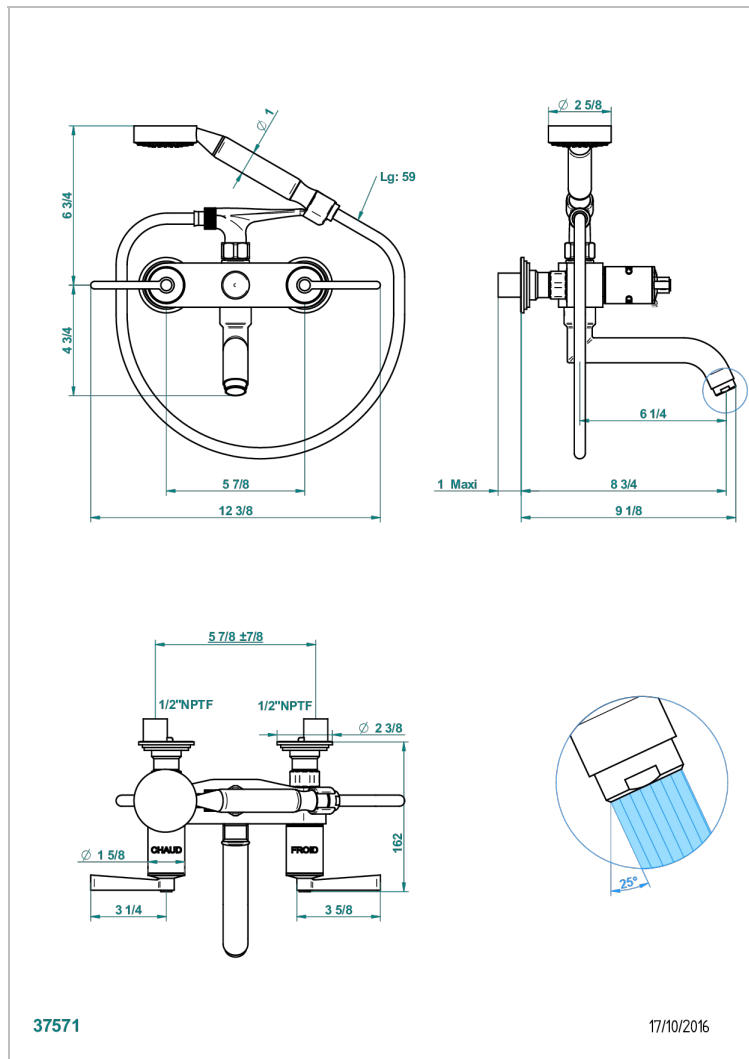

# FAUBOURG WHITE PORCELAIN WITH LEVER HANDLES

G2J-13B/US

Exposed tub filler with cradle handshower, wall mounted

## TECHNICAL SPECS

- Recommandé : 3 bars (max. 5 bars) - Advised : 43,5 psi (max. 72 psi)
- Bec : 35 l/min à 3 bars - Douchette : 9,5 l/min à 3 bars
- Spout : 9.26 gpm at 43.5 psi - Handshower : 2.5 gpm at 43.5 psi