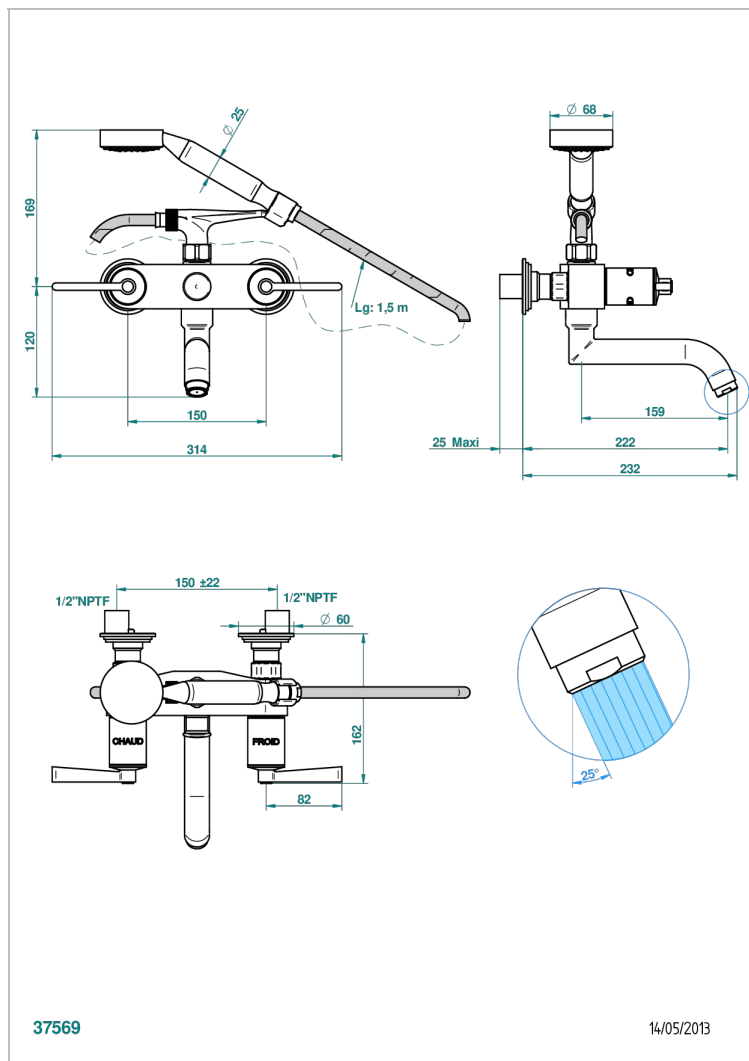

FAUBOURG BLACK PORCELAIN WITH LEVER HANDLES

G2M-13B/US

Exposed tub filler with cradle handshower, wall mounted

CHARACTERISTIC

- ASME : ASME A112.18.1-2011/CSA B125.1-11

STANDARDS

AVAILABLE FINITIONS

Black ceram - D30
Blush PVD - H62
Brass color PVD - H49
Brown bronze color PVD - F33
Chrome polished - A02
Chrome polished / gold polished - G02

Matt nickel color PVD - H56
Natural smoked Brass - A13
Nickel antique / Sovereign - H28
Nickel color PVD - H55
Nickel polished - B01
Soft gold - F30

Soft matt gold - F31
Umber PVD - H66

TECHNICAL SPECS

- Recommandé : 3 bars (max. 5 bars) - Advised : 43,5 psi (max. 72 psi)
- Bec : 35 l/min à 3 bars - Douchette : 9,5 l/min à 3 bars
- Spout : 9.26 gpm at 43.5 psi - Handshower : 2.5 gpm at 43.5 psi