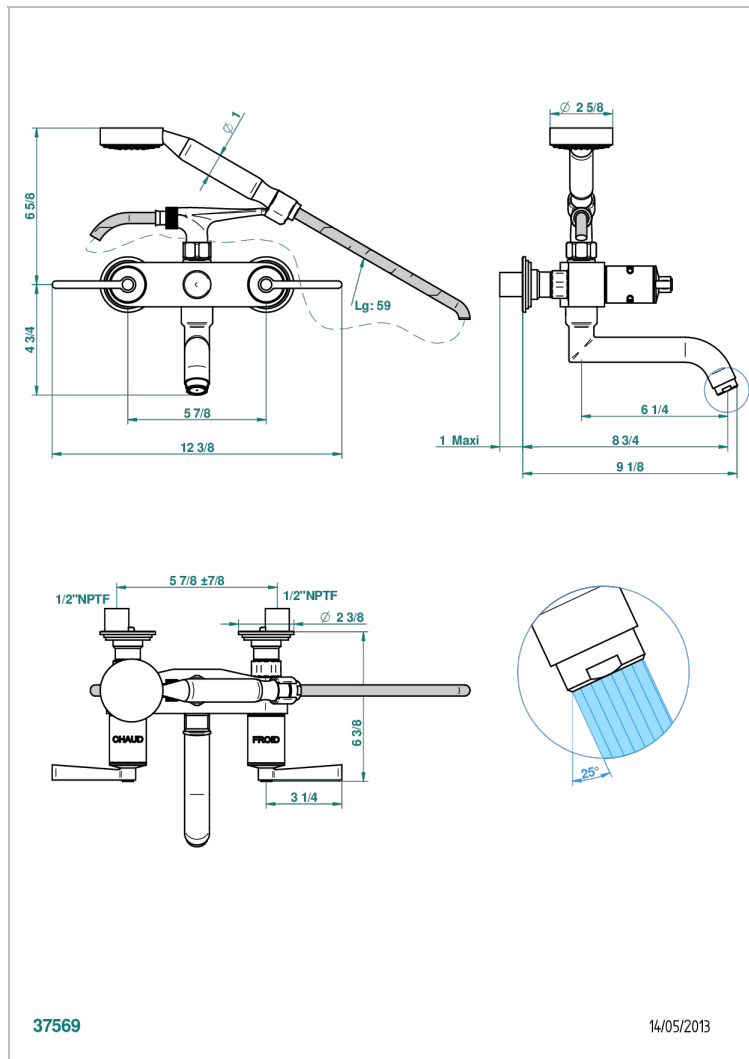

# FAUBOURG BLACK PORCELAIN WITH LEVER HANDLES

G2M-13B/US

Exposed tub filler with cradle handshower, wall mounted

## TECHNICAL SPECS

- Recommandé : 3 bars (max. 5 bars) - Advised : 43,5 psi (max. 72 psi)
- Bec : 35 l/min à 3 bars - Douchette : 9,5 l/min à 3 bars
- Spout : 9.26 gpm at 43.5 psi - Handshower : 2.5 gpm at 43.5 psi